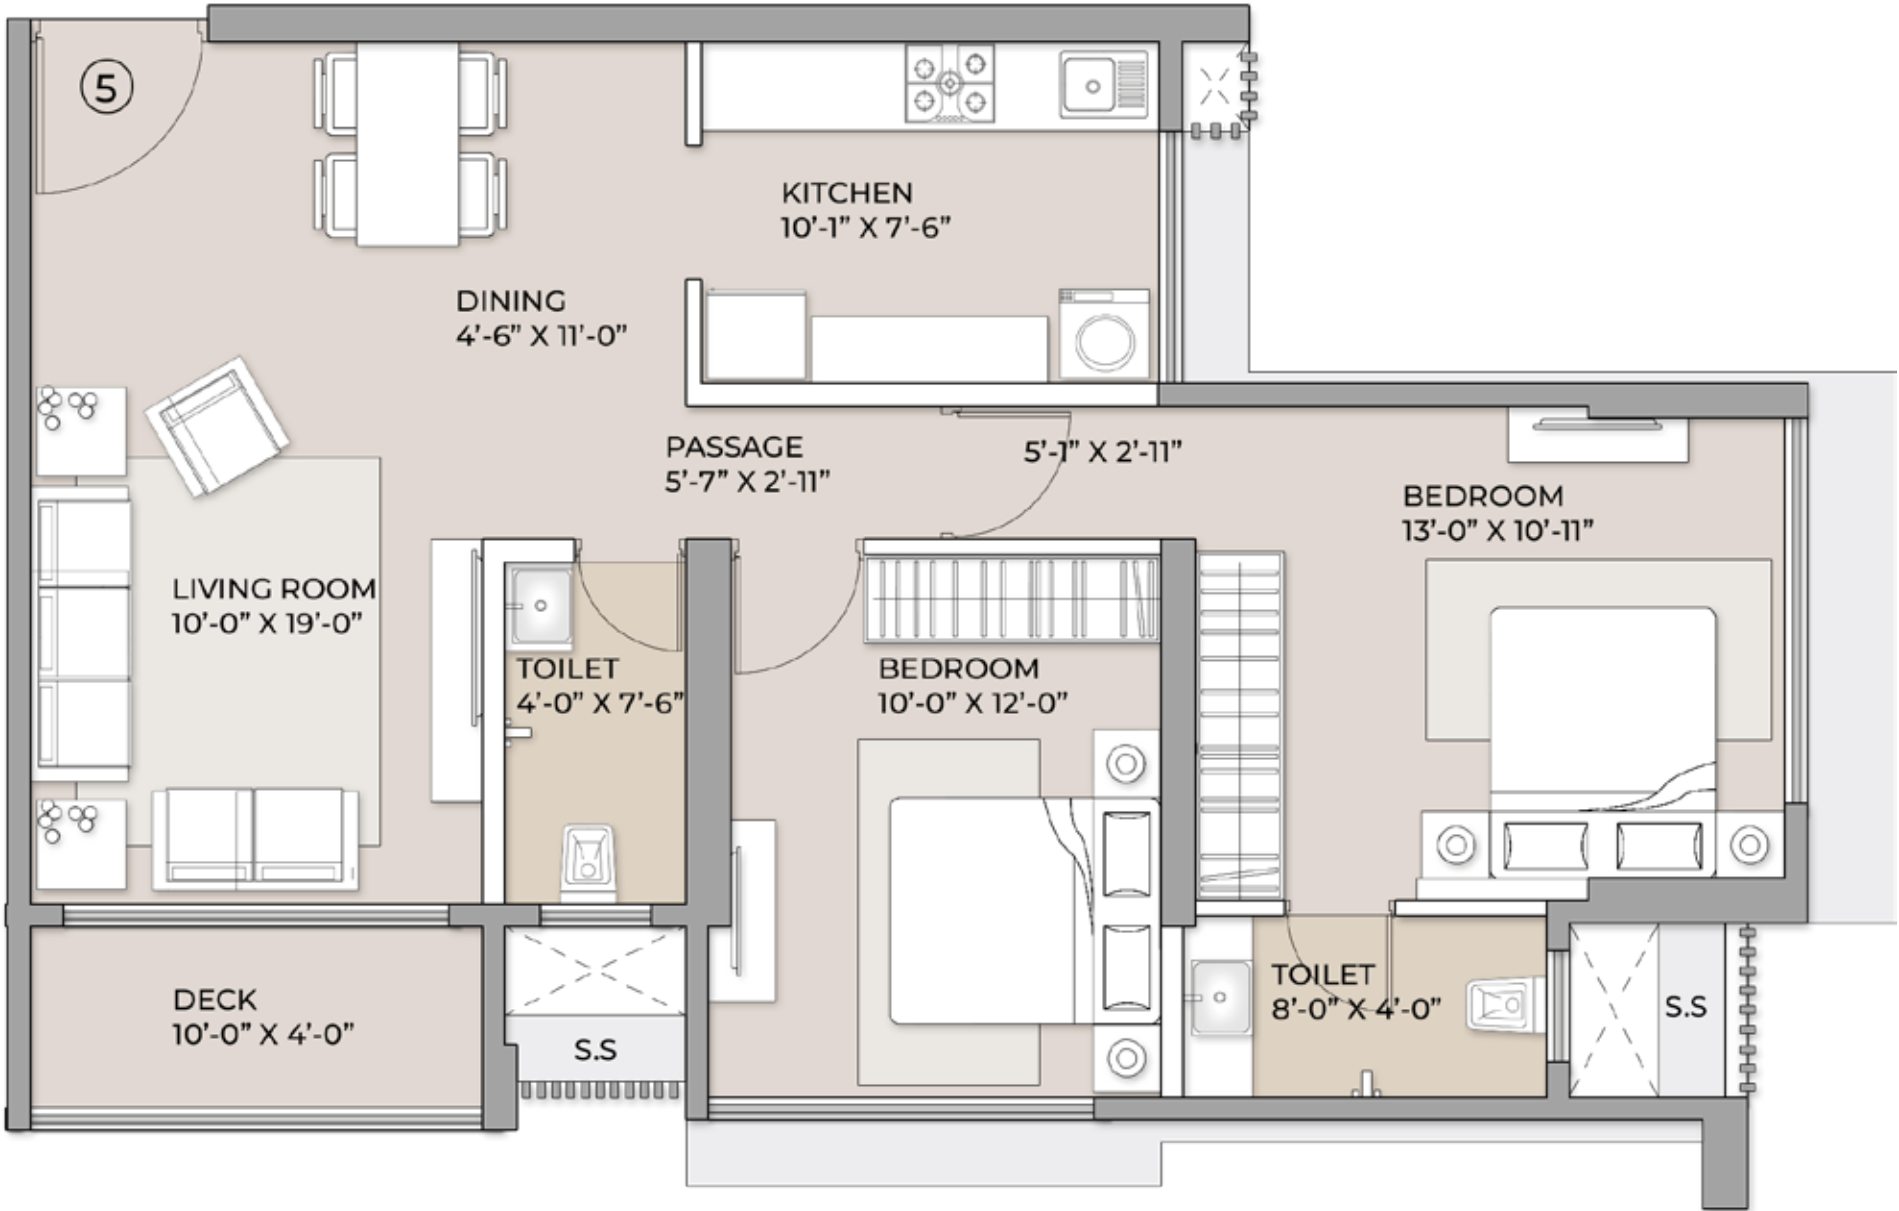

TYPICAL FLOOR PLAN-WING A

ARKADE CROWN
YOUR ADDRESS. YOUR PRIDE.
Borivali West

UNIT 1 - 2BHK RERA CARPET AREA 679 SQ.FT

TYPICAL FLOOR PLAN-WING A

ARKADE CROWN
YOUR ADDRESS. YOUR PRIDE.
Borivali West

UNIT 2 - 1BHK RERA CARPET AREA 457 SQ.FT

TYPICAL FLOOR PLAN-WING A

ARKADE CROWN
YOUR ADDRESS. YOUR PRIDE.
Borivali West

UNIT 3 - 2BHK RERA CARPET AREA 720 SQ.FT

TYPICAL FLOOR PLAN-WING A

ARKADE CROWN
YOUR ADDRESS. YOUR PRIDE.
Borivali West

UNIT 4 - 3BHK RERA CARPET AREA 000 SQ.FT

TYPICAL FLOOR PLAN-WING A

ARKADE CROWN

YOUR ADDRESS. YOUR PRIDE.
Borivali West

UNIT 5 - 2BHK RERA CARPET AREA 708 SQ.FT

TYPICAL FLOOR PLAN-WING A

ARKADE CROWN
YOUR ADDRESS. YOUR PRIDE.
Borivali West

UNIT 6 - 2BHK RERA CARPET AREA 692 SQ.FT

TYPICAL FLOOR PLAN-WING B

ARKADE CROWN
YOUR ADDRESS. YOUR PRIDE.
Borivali West

UNIT	CONFIGURATION	RERA CARPET AREA
2	3.5 BHK	1289 SQ.FT
3	2 BHK	657 SQ.FT
4	1 BHK	431 SQ.FT

TYPICAL FLOOR PLAN-WING B

ARKADE CROWN