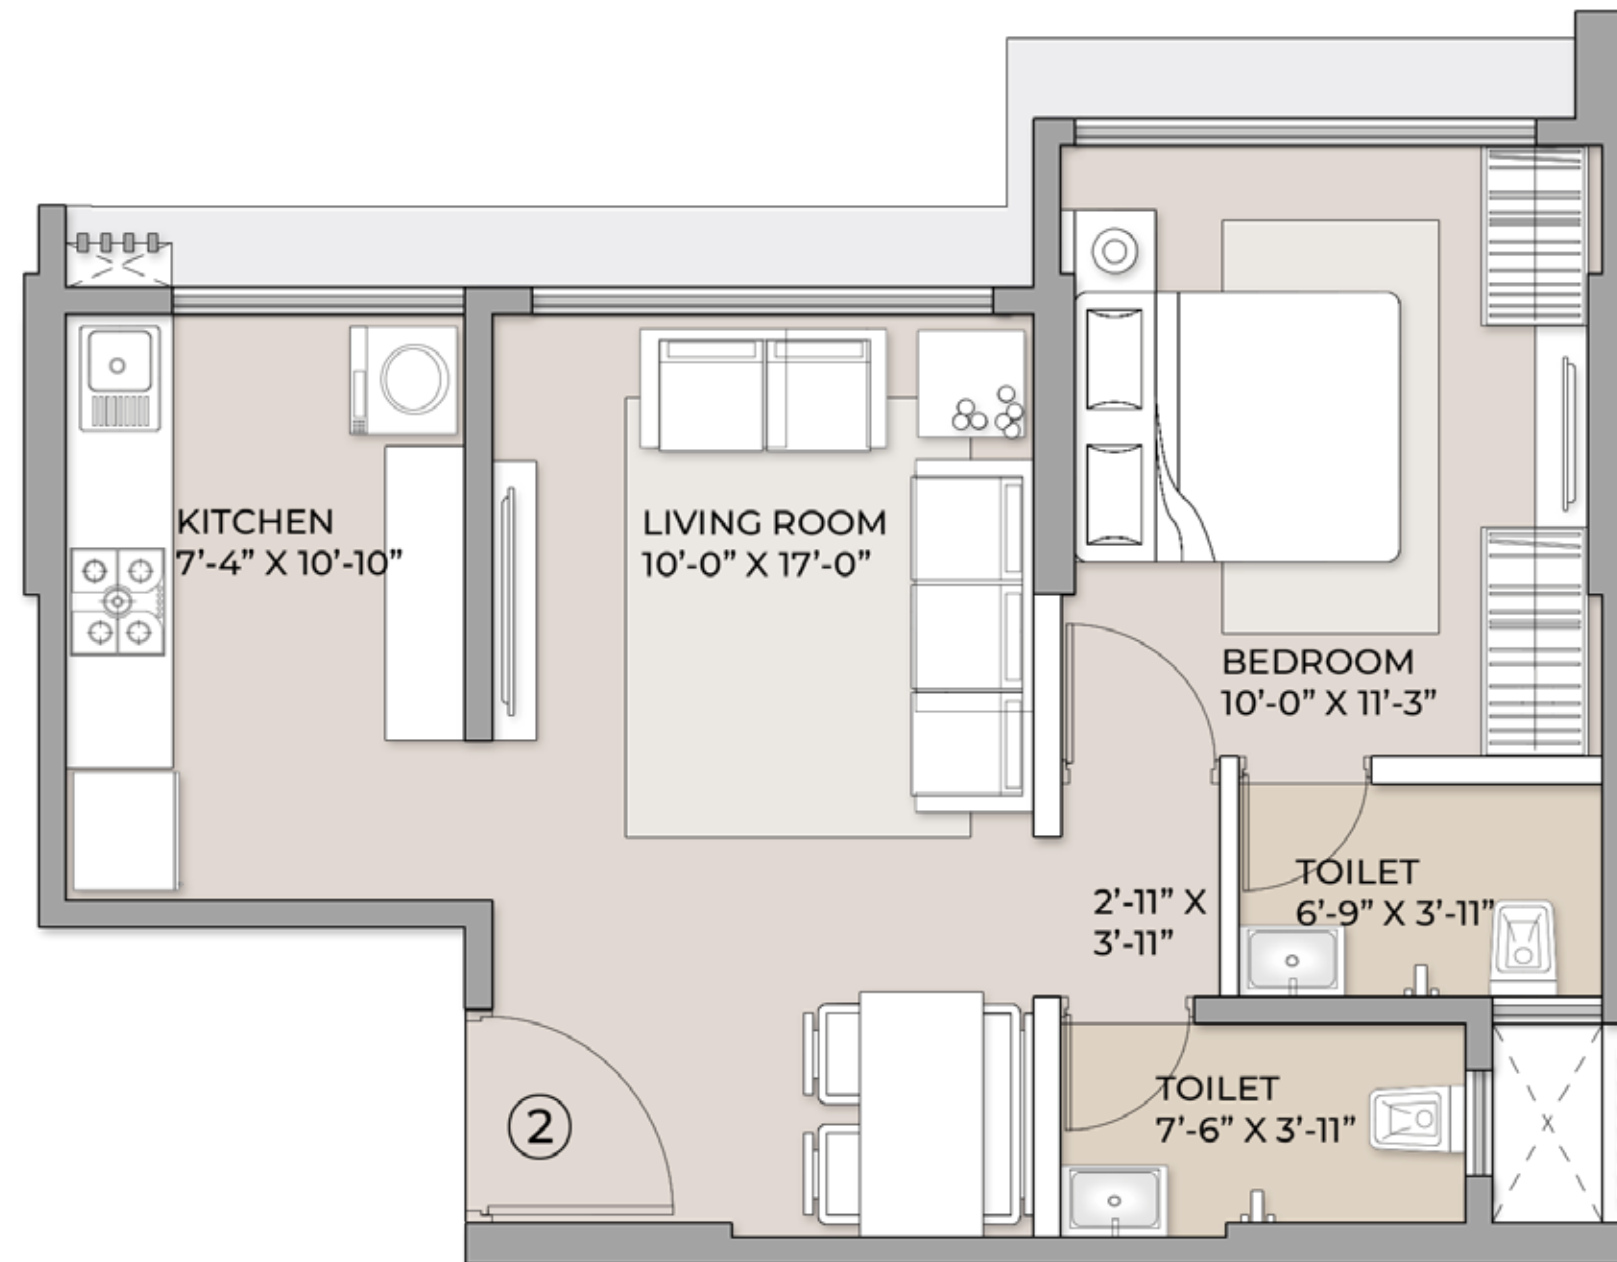

TYPICAL FLOOR PLAN-WING A

ARKADE CROWN
YOUR ADDRESS. YOUR PRIDE.
Borivali West

UNIT	CONFIGURATION	RERA CARPET AREA	DECK	TOTAL AREA
1	2 BHK	679 SQ.FT	0	679 SQ.FT
2	1 BHK	457 SQ.FT	0	457 SQ.FT
3	2 BHK	720 SQ.FT	0	720 SQ.FT
5	2 BHK	708 SQ.FT	40	748 SQ.FT
6	2 BHK	692 SQ.FT	40	732 SQ.FT

TYPICAL FLOOR PLAN-WING A

ARKADE CROWN
YOUR ADDRESS. YOUR PRIDE.
Borivali West

UNIT 1 - 2BHK RERA CARPET AREA 679 SQ.FT

TYPICAL FLOOR PLAN-WING A

ARKADE CROWN
YOUR ADDRESS. YOUR PRIDE.
Borivali West

UNIT 2 - 1BHK RERA CARPET AREA 457 SQ.FT

TYPICAL FLOOR PLAN-WING A

ARKADE CROWN
YOUR ADDRESS. YOUR PRIDE.
Borivali West

UNIT 3 - 2BHK RERA CARPET AREA 720 SQ.FT

TYPICAL FLOOR PLAN-WING A

ARKADE CROWN
YOUR ADDRESS. YOUR PRIDE.
Borivali West

UNIT 4 - 3BHK RERA CARPET AREA 000 SQ.FT

TYPICAL FLOOR PLAN-WING A

ARKADE CROWN

YOUR ADDRESS. YOUR PRIDE.
Borivali West

UNIT 5 - 2BHK RERA CARPET AREA 708 SQ.FT

TYPICAL FLOOR PLAN-WING A

ARKADE CROWN
YOUR ADDRESS. YOUR PRIDE.
Borivali West

UNIT 6 - 2BHK RERA CARPET AREA 692 SQ.FT