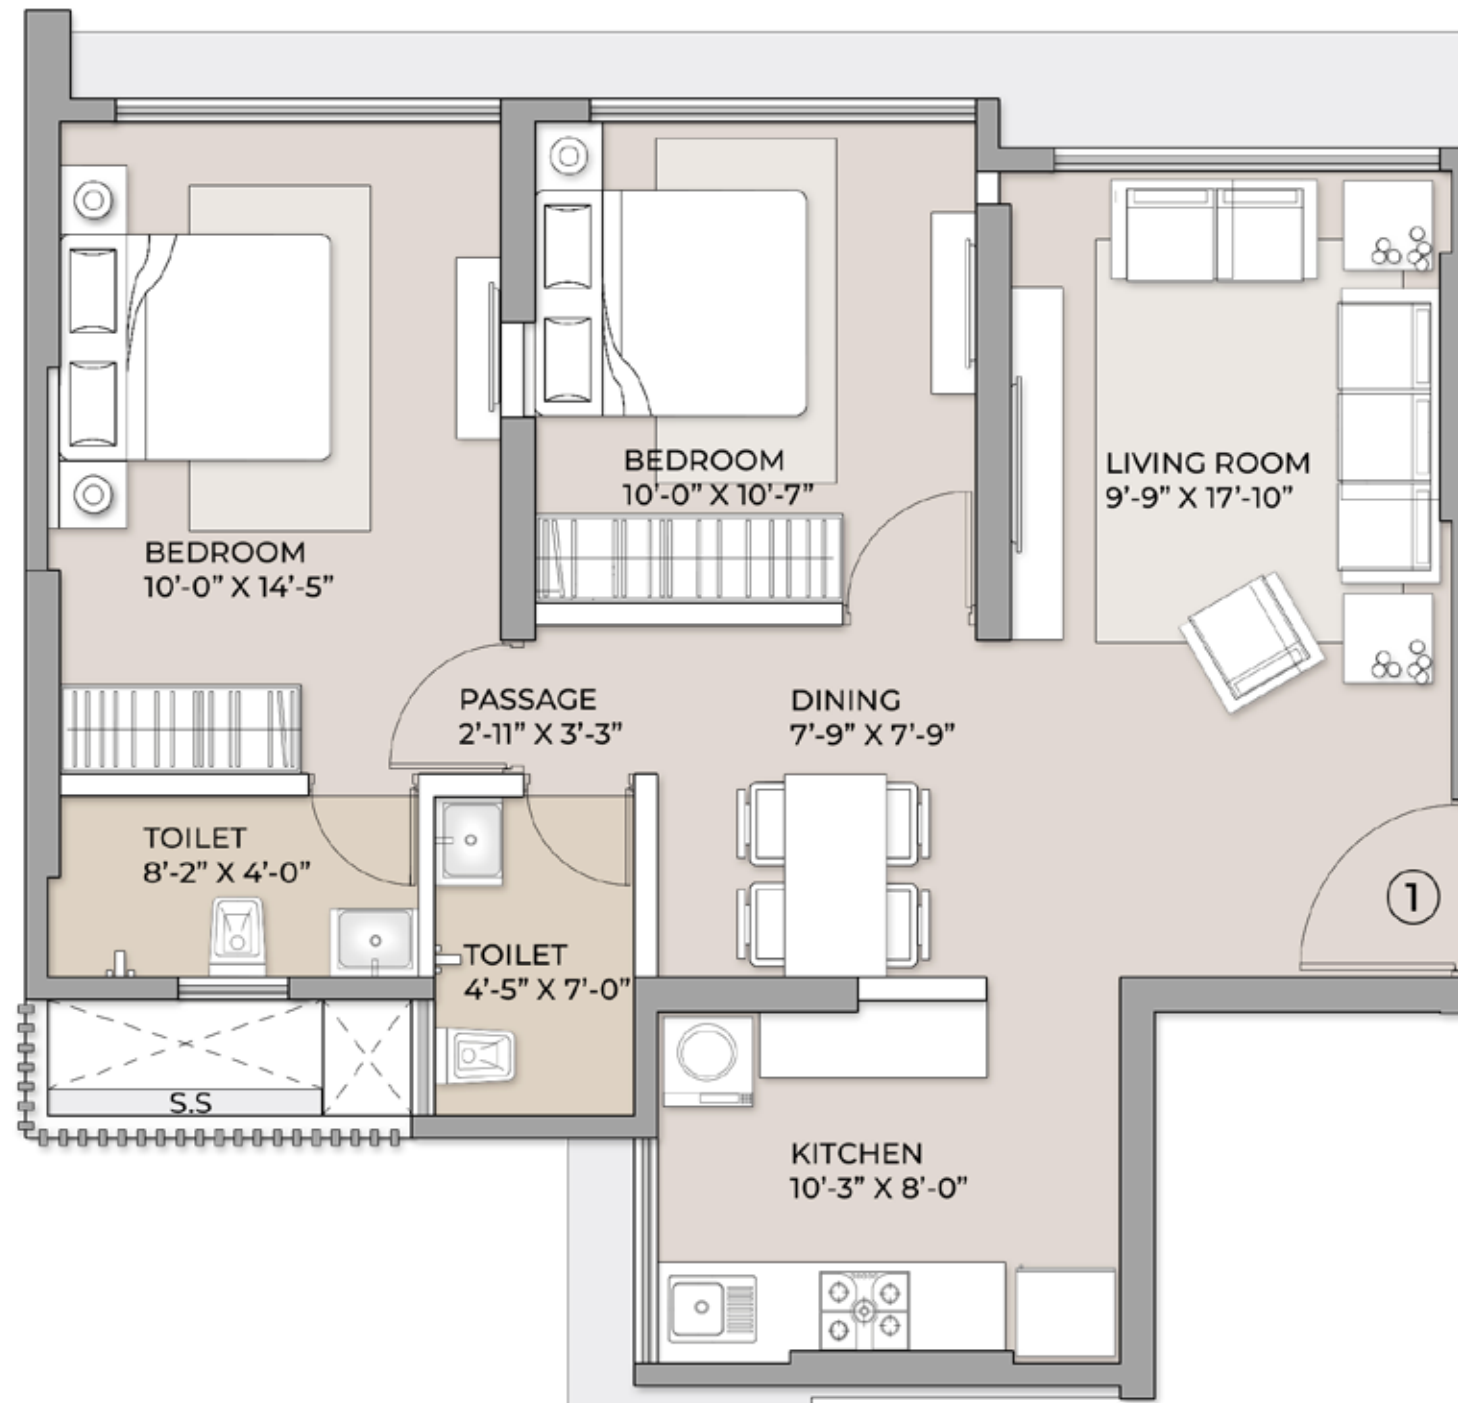

ARKADE CROWN

YOUR ADDRESS. YOUR PRIDE.

Borivali West

FLOOR PLANS

A GEM OF AN ADDRESS IN BORIVALI WEST

ARKADE CROWN
YOUR ADDRESS. YOUR PRIDE.

Artist's impression

MASTER LAYOUT

TYPICAL FLOOR PLAN-WING A

ARKADE CROWN
YOUR ADDRESS. YOUR PRIDE.
Borivali West

UNIT	CONFIGURATION	RERA CARPET AREA	DECK	TOTAL AREA
1	2 BHK	679 SQ.FT	0	679 SQ.FT
2	1 BHK	457 SQ.FT	0	457 SQ.FT
3	2 BHK	720 SQ.FT	0	720 SQ.FT
5	2 BHK	708 SQ.FT	40	748 SQ.FT
6	2 BHK	692 SQ.FT	40	732 SQ.FT

TYPICAL FLOOR PLAN-WING A

ARKADE CROWN
YOUR ADDRESS. YOUR PRIDE.
Borivali West

UNIT 1 - 2BHK RERA CARPET AREA 679 SQ.FT

TYPICAL FLOOR PLAN-WING A

ARKADE CROWN
YOUR ADDRESS. YOUR PRIDE.
Borivali West

UNIT 2 - 1BHK RERA CARPET AREA 457 SQ.FT

TYPICAL FLOOR PLAN-WING A

ARKADE CROWN
YOUR ADDRESS. YOUR PRIDE.
Borivali West

UNIT 3 - 2BHK RERA CARPET AREA 720 SQ.FT

TYPICAL FLOOR PLAN-WING A

ARKADE CROWN
YOUR ADDRESS. YOUR PRIDE.
Borivali West

UNIT 4 - 3BHK RERA CARPET AREA 000 SQ.FT