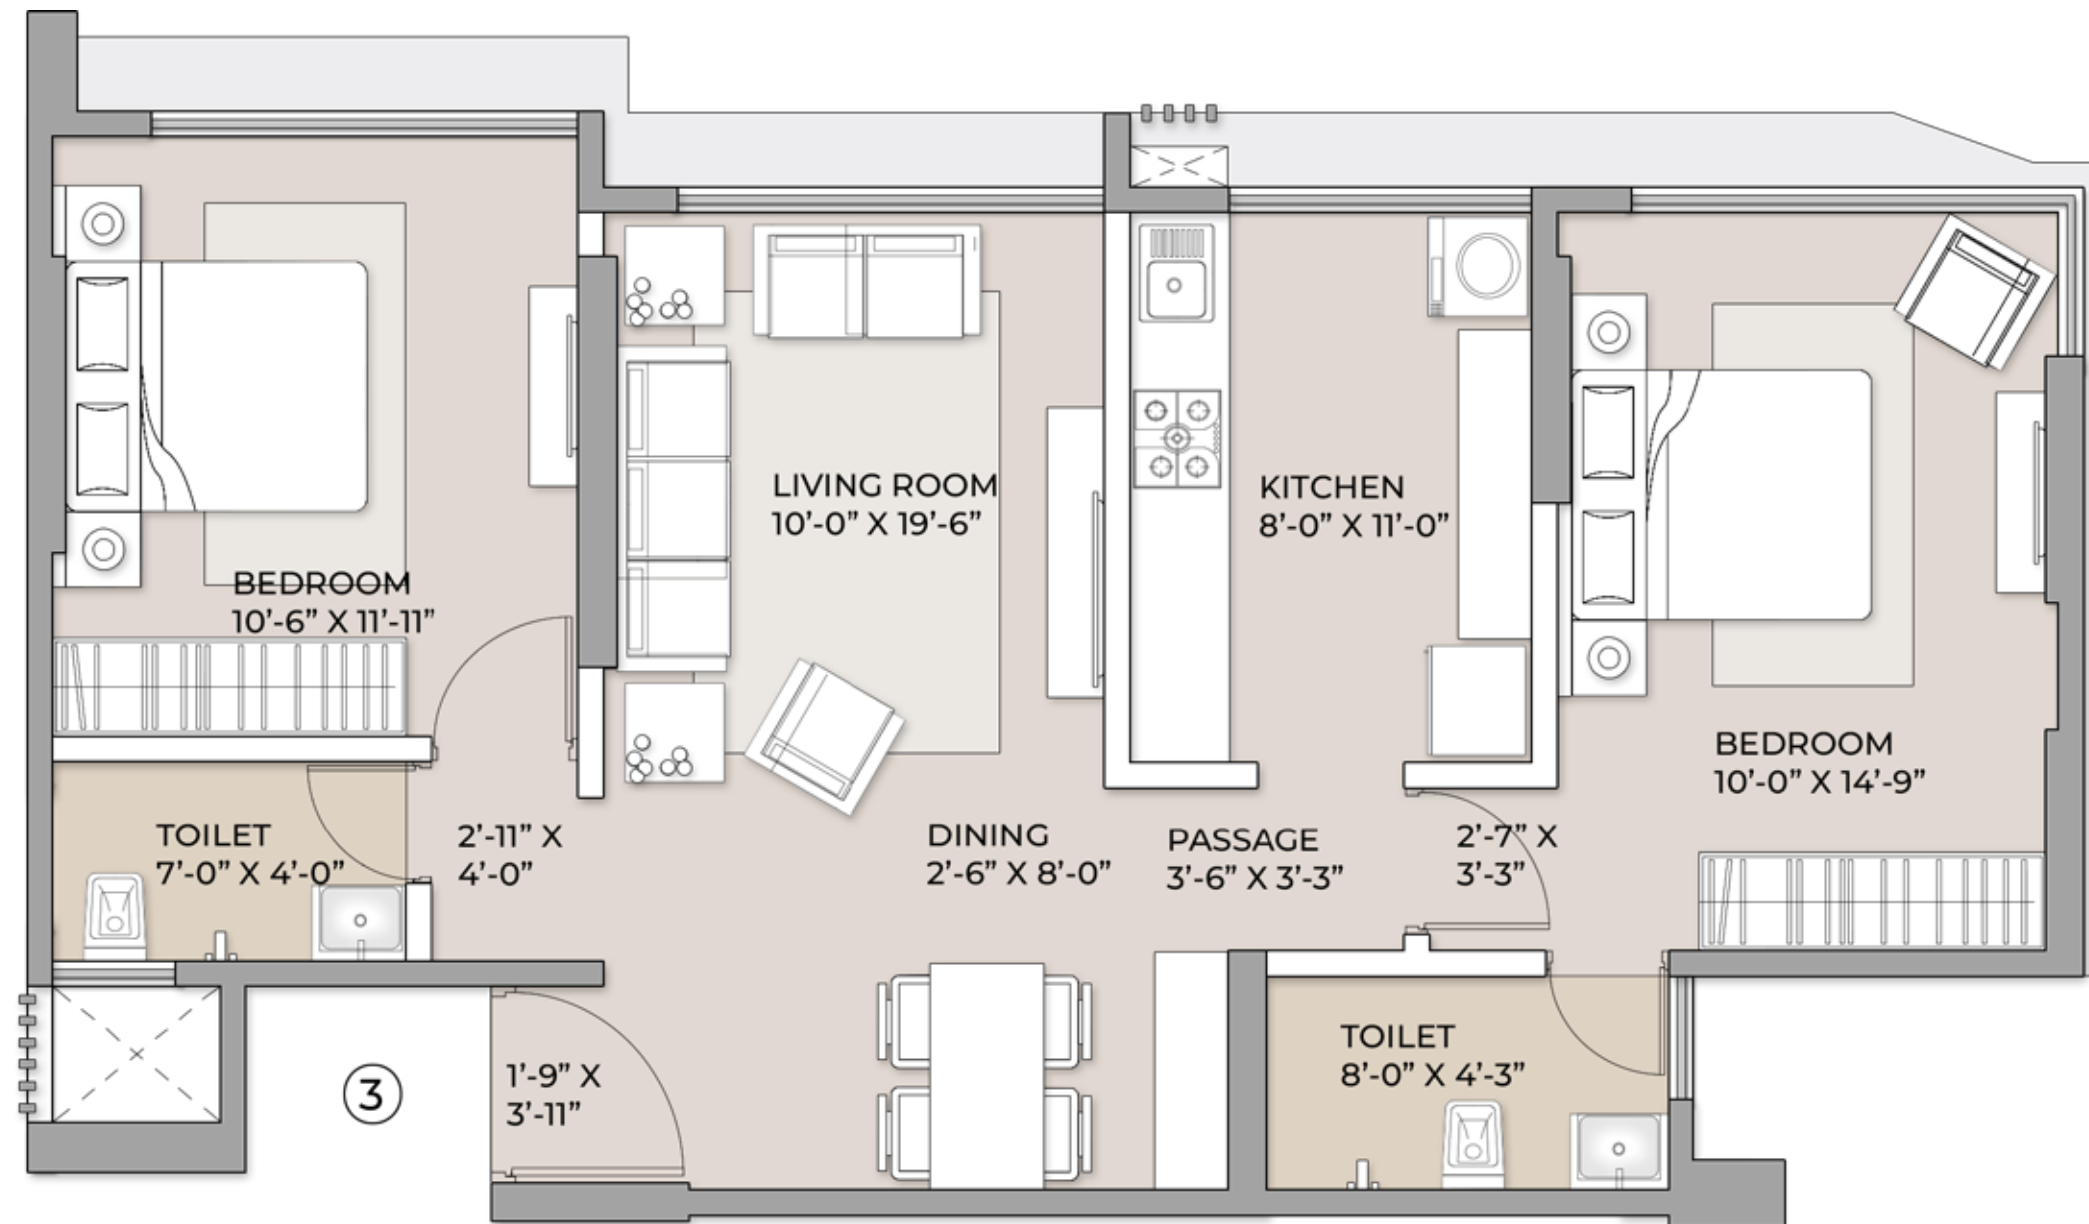

TYPICAL FLOOR PLAN-WING A

ARKADE CROWN
YOUR ADDRESS. YOUR PRIDE.
Borivali West

UNIT	CONFIGURATION	RERA CARPET AREA	DECK	TOTAL AREA
1	2 BHK	679 SQ.FT	0	679 SQ.FT
2	1 BHK	457 SQ.FT	0	457 SQ.FT
3	2 BHK	720 SQ.FT	0	720 SQ.FT
5	2 BHK	708 SQ.FT	40	748 SQ.FT
6	2 BHK	692 SQ.FT	40	732 SQ.FT

TYPICAL FLOOR PLAN-WING A

ARKADE CROWN
YOUR ADDRESS. YOUR PRIDE.
Borivali West

UNIT 1 - 2BHK RERA CARPET AREA 679 SQ.FT

TYPICAL FLOOR PLAN-WING A

ARKADE CROWN
YOUR ADDRESS. YOUR PRIDE.
Borivali West

UNIT 2 - 1BHK RERA CARPET AREA 457 SQ.FT

TYPICAL FLOOR PLAN-WING A

ARKADE CROWN
YOUR ADDRESS. YOUR PRIDE.
Borivali West

UNIT 3 - 2BHK RERA CARPET AREA 720 SQ.FT

TYPICAL FLOOR PLAN-WING A

ARKADE CROWN
YOUR ADDRESS. YOUR PRIDE.
Borivali West

UNIT 4 - 3BHK RERA CARPET AREA 000 SQ.FT

TYPICAL FLOOR PLAN-WING A

ARKADE CROWN

YOUR ADDRESS. YOUR PRIDE.
Borivali West

UNIT 5 - 2BHK RERA CARPET AREA 708 SQ.FT

TYPICAL FLOOR PLAN-WING A

ARKADE CROWN
YOUR ADDRESS. YOUR PRIDE.
Borivali West

UNIT 6 - 2BHK RERA CARPET AREA 692 SQ.FT