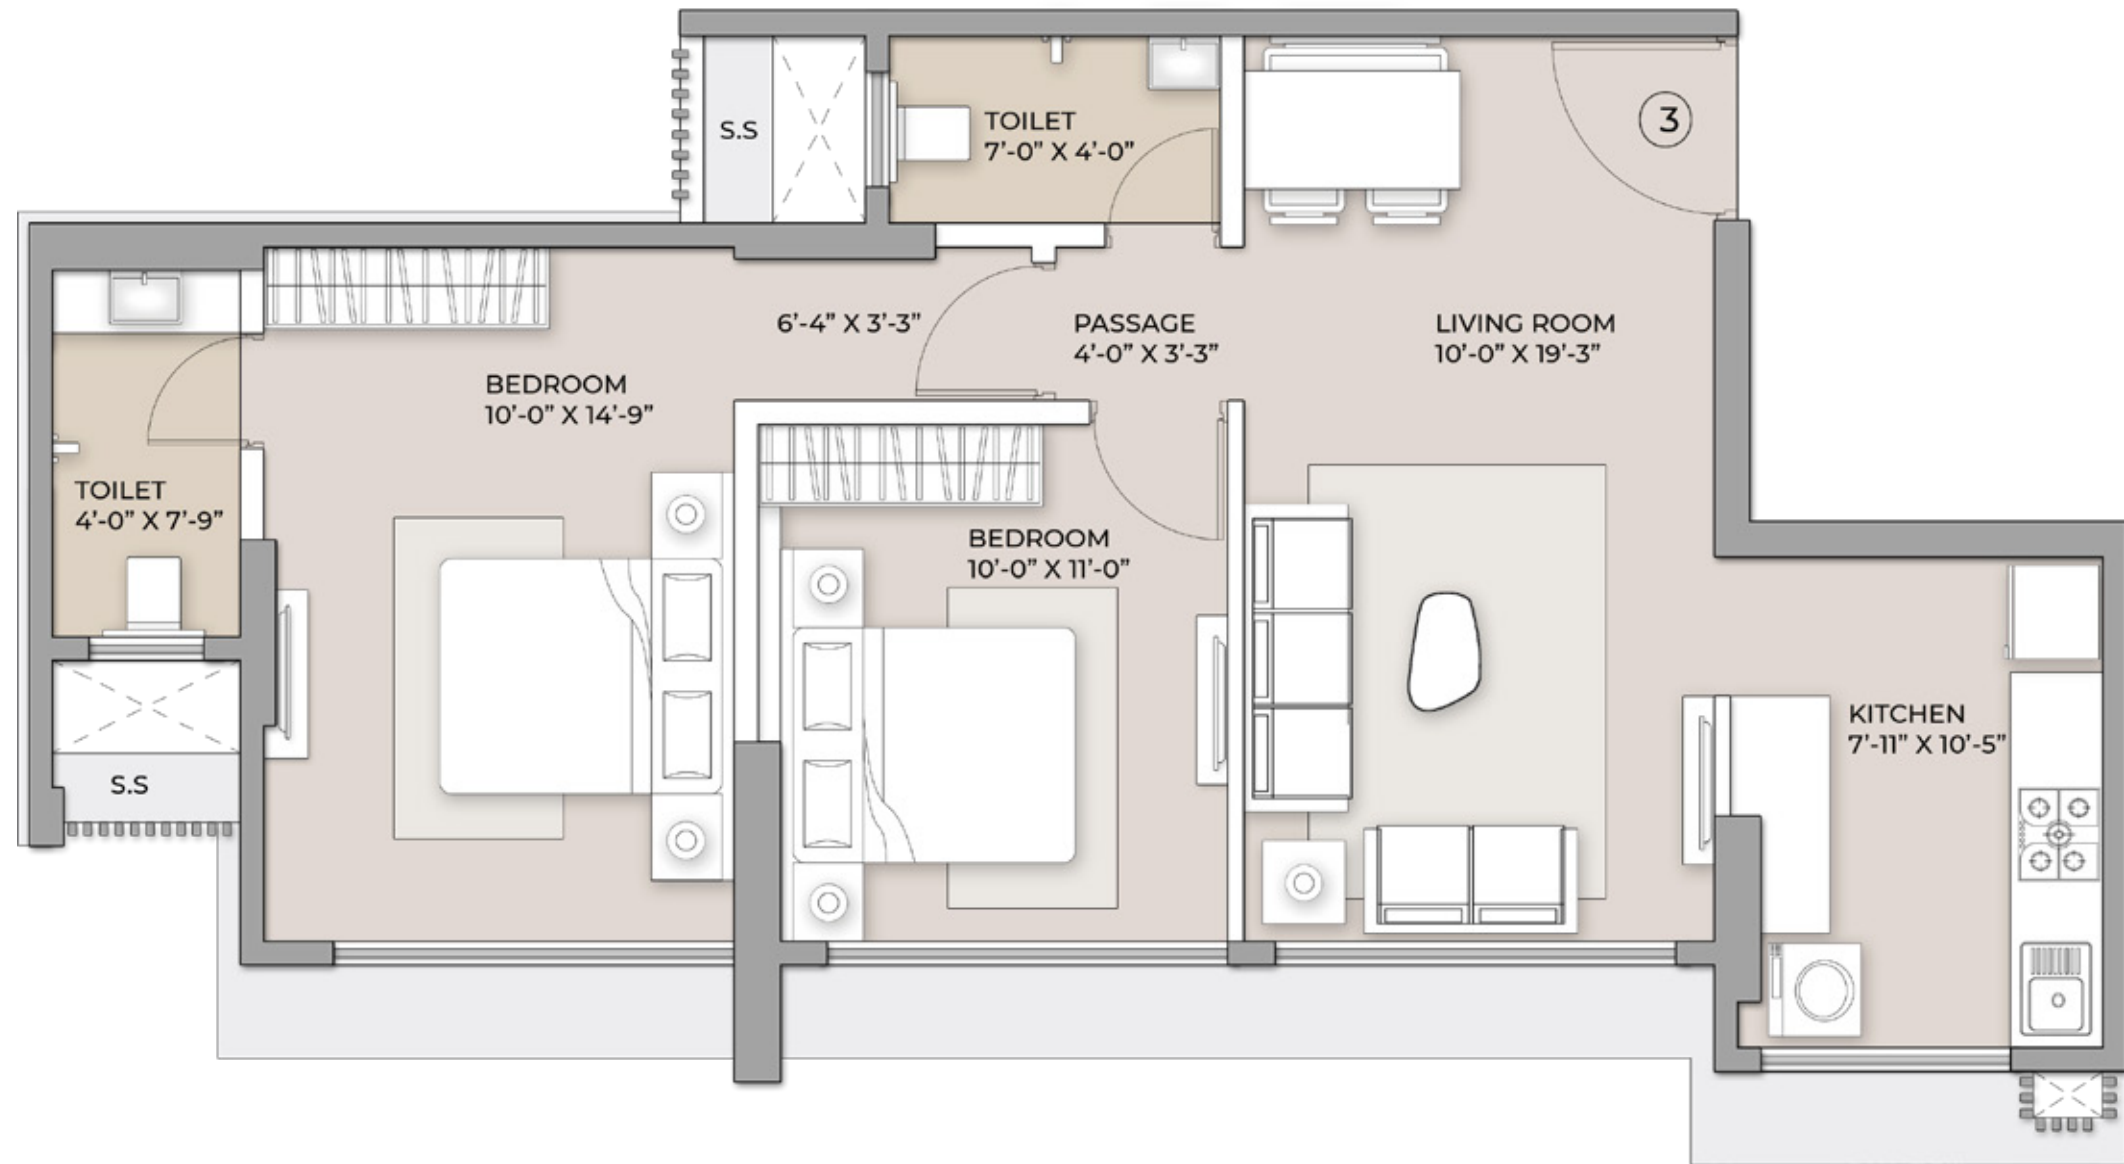

TYPICAL FLOOR PLAN-WING B

ARKADE CROWN
YOUR ADDRESS. YOUR PRIDE.
Borivali West

UNIT	CONFIGURATION	RERA CARPET AREA
2	3.5 BHK	1289 SQ.FT
3	2 BHK	657 SQ.FT
4	1 BHK	431 SQ.FT

TYPICAL FLOOR PLAN-WING B

ARKADE CROWN

YOUR ADDRESS. YOUR PRIDE.
Borivali West

UNIT 2 - 3.5BHK RERA CARPET AREA 1289 SQ.FT

TYPICAL FLOOR PLAN-WING B

ARKADE CROWN
YOUR ADDRESS. YOUR PRIDE.
Borivali West

UNIT 3 - 2BHK RERA CARPET AREA 657 SQ.FT

TYPICAL FLOOR PLAN-WING B

ARKADE CROWN
YOUR ADDRESS. YOUR PRIDE.
Borivali West

UNIT 4 - 1BHK RERA CARPET AREA 431 SQ.FT

TYPICAL FLOOR PLAN-WING B

ARKADE CROWN
YOUR ADDRESS. YOUR PRIDE.
Borivali West

JODI UNIT 3 & 4 - 3BHK RERA CARPET AREA 1096 SQ.FT

TYPICAL FLOOR PLAN-WING C

ARKADE CROWN
YOUR ADDRESS. YOUR PRIDE.
Borivali West

UNIT	CONFIGURATION	RERA CARPET AREA	DECK	TOTAL AREA
1	3 BHK	1064 SQ.FT	0	1064 SQ.FT
4	3 BHK	1152 SQ.FT	44	1196 SQ.FT
5	3 BHK	1070 SQ.FT	44	1114 SQ.FT