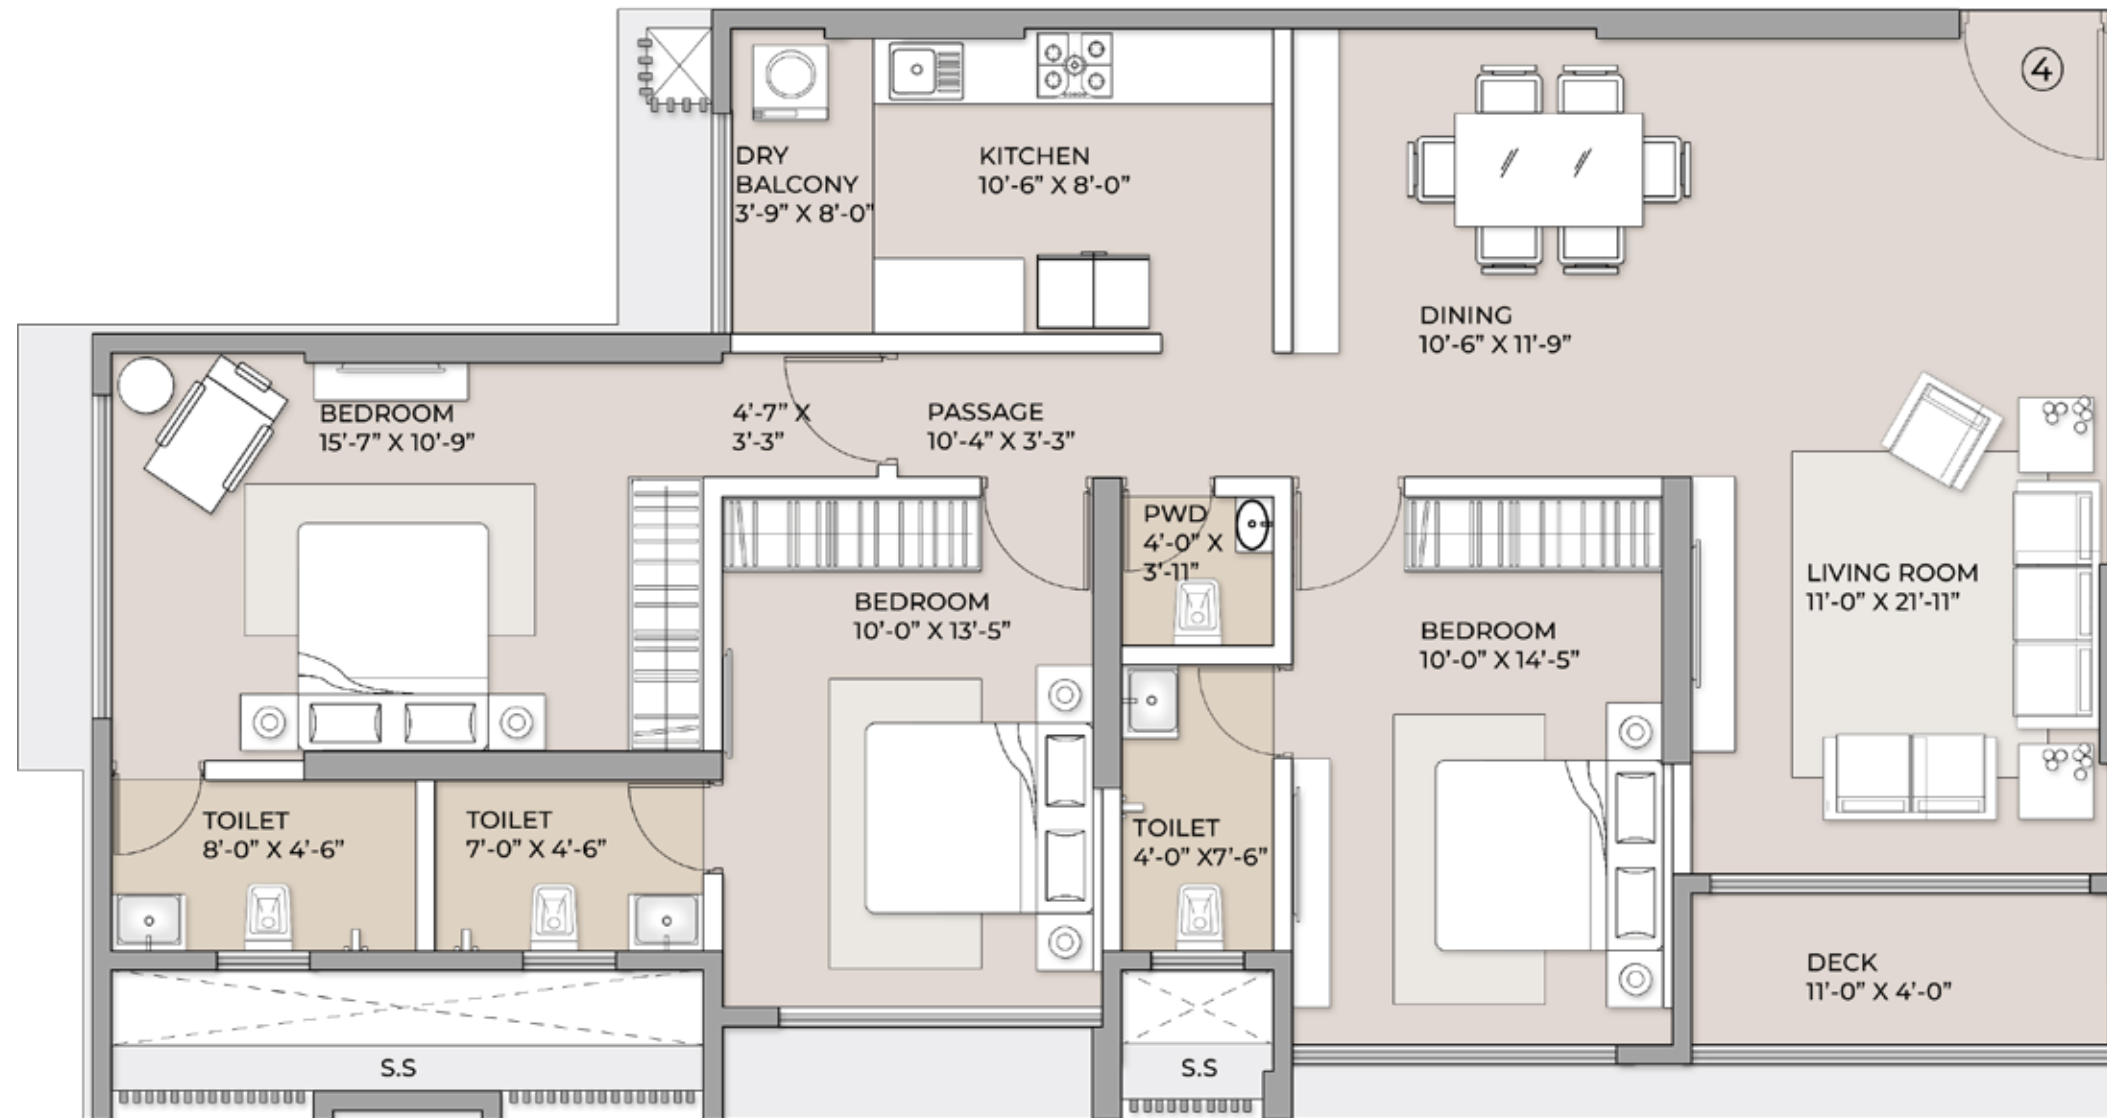

TYPICAL FLOOR PLAN-WING C

ARKADE CROWN
YOUR ADDRESS. YOUR PRIDE.
Borivali West

UNIT	CONFIGURATION	RERA CARPET AREA	DECK	TOTAL AREA
1	3 BHK	1064 SQ.FT	0	1064 SQ.FT
4	3 BHK	1152 SQ.FT	44	1196 SQ.FT
5	3 BHK	1070 SQ.FT	44	1114 SQ.FT

TYPICAL FLOOR PLAN-WING C

ARKADE CROWN
YOUR ADDRESS. YOUR PRIDE.
Borivali West

UNIT 1 - 3BHK RERA CARPET AREA 1064 SQ.FT

TYPICAL FLOOR PLAN-WING C

ARKADE CROWN
YOUR ADDRESS. YOUR PRIDE.
Borivali West

UNIT 3 - 2BHK RERA CARPET AREA 000 SQ.FT

TYPICAL FLOOR PLAN-WING C

ARKADE CROWN
YOUR ADDRESS. YOUR PRIDE.
Borivali West

UNIT 4 - 3BHK RERA CARPET AREA 1152 SQ.FT

TYPICAL FLOOR PLAN-WING C

ARKADE CROWN
YOUR ADDRESS. YOUR PRIDE.
Borivali West

UNIT 5 - 3BHK RERA CARPET AREA 1070 SQ.FT