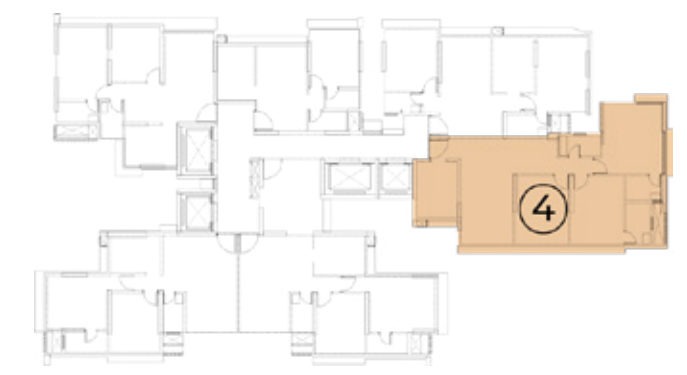

TYPICAL FLOOR PLAN-WING A

ARKADE CROWN
YOUR ADDRESS. YOUR PRIDE.
Borivali West

UNIT 1 - 2BHK RERA CARPET AREA 679 SQ.FT

TYPICAL FLOOR PLAN-WING A

ARKADE CROWN
YOUR ADDRESS. YOUR PRIDE.
Borivali West

UNIT 2 - 1BHK RERA CARPET AREA 457 SQ.FT

TYPICAL FLOOR PLAN-WING A

ARKADE CROWN
YOUR ADDRESS. YOUR PRIDE.
Borivali West

UNIT 3 - 2BHK RERA CARPET AREA 720 SQ.FT

TYPICAL FLOOR PLAN-WING A

ARKADE CROWN
YOUR ADDRESS. YOUR PRIDE.
Borivali West

UNIT 4 - 3BHK RERA CARPET AREA 000 SQ.FT

TYPICAL FLOOR PLAN-WING A

ARKADE CROWN

YOUR ADDRESS. YOUR PRIDE.
Borivali West

UNIT 5 - 2BHK RERA CARPET AREA 708 SQ.FT

TYPICAL FLOOR PLAN-WING A

ARKADE CROWN
YOUR ADDRESS. YOUR PRIDE.
Borivali West

UNIT 6 - 2BHK RERA CARPET AREA 692 SQ.FT

TYPICAL FLOOR PLAN-WING B

ARKADE CROWN
YOUR ADDRESS. YOUR PRIDE.
Borivali West

UNIT	CONFIGURATION	RERA CARPET AREA
2	3.5 BHK	1289 SQ.FT
3	2 BHK	657 SQ.FT
4	1 BHK	431 SQ.FT

TYPICAL FLOOR PLAN-WING B

ARKADE CROWN