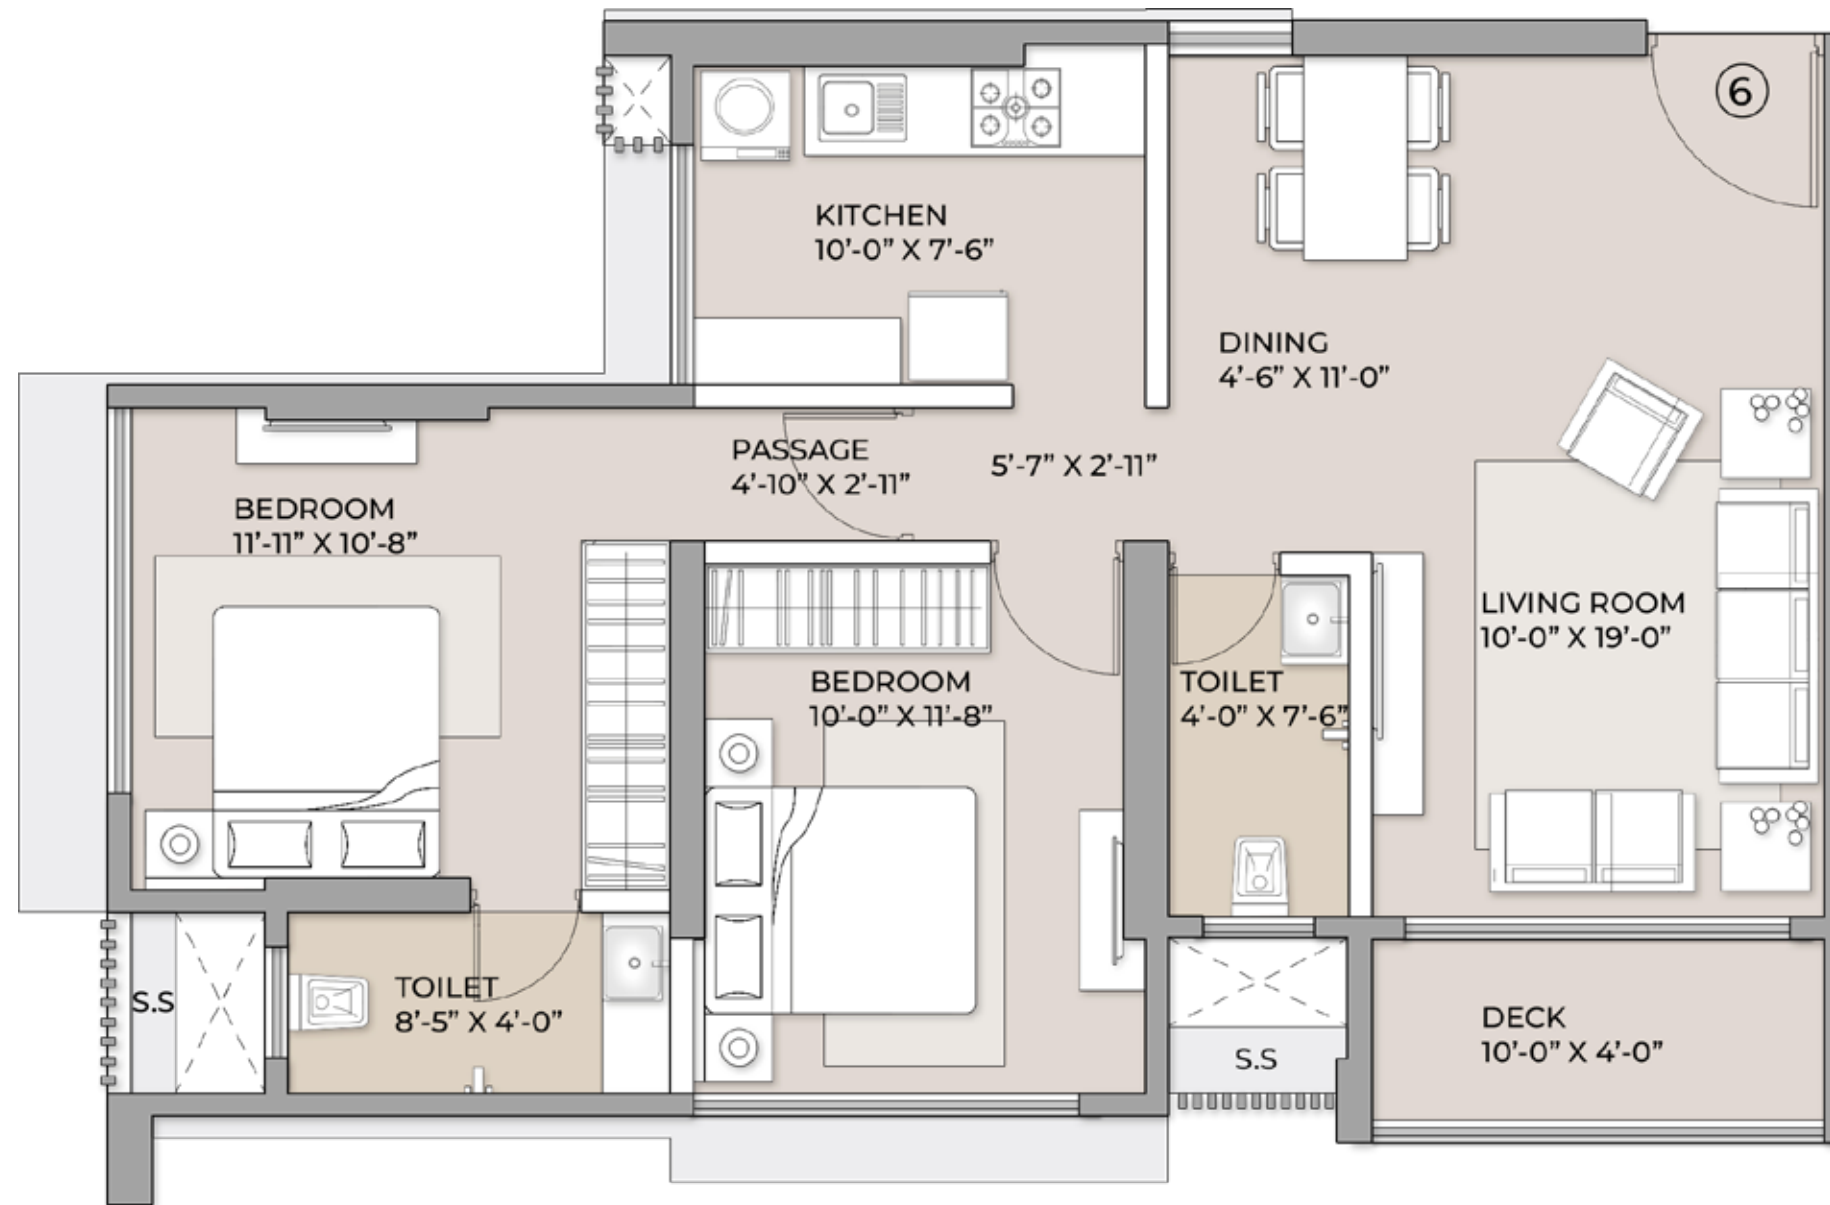

TYPICAL FLOOR PLAN-WING A

ARKADE CROWN
YOUR ADDRESS. YOUR PRIDE.
Borivali West

UNIT 3 - 2BHK RERA CARPET AREA 720 SQ.FT

TYPICAL FLOOR PLAN-WING A

ARKADE CROWN
YOUR ADDRESS. YOUR PRIDE.
Borivali West

UNIT 4 - 3BHK RERA CARPET AREA 000 SQ.FT

TYPICAL FLOOR PLAN-WING A

ARKADE CROWN

YOUR ADDRESS. YOUR PRIDE.
Borivali West

UNIT 5 - 2BHK RERA CARPET AREA 708 SQ.FT

TYPICAL FLOOR PLAN-WING A

ARKADE CROWN
YOUR ADDRESS. YOUR PRIDE.
Borivali West

UNIT 6 - 2BHK RERA CARPET AREA 692 SQ.FT

TYPICAL FLOOR PLAN-WING B

ARKADE CROWN
YOUR ADDRESS. YOUR PRIDE.
Borivali West

UNIT	CONFIGURATION	RERA CARPET AREA
2	3.5 BHK	1289 SQ.FT
3	2 BHK	657 SQ.FT
4	1 BHK	431 SQ.FT

TYPICAL FLOOR PLAN-WING B

ARKADE CROWN

YOUR ADDRESS. YOUR PRIDE.
Borivali West

UNIT 2 - 3.5BHK RERA CARPET AREA 1289 SQ.FT

TYPICAL FLOOR PLAN-WING B

ARKADE CROWN
YOUR ADDRESS. YOUR PRIDE.
Borivali West

UNIT 3 - 2BHK RERA CARPET AREA 657 SQ.FT

TYPICAL FLOOR PLAN-WING B