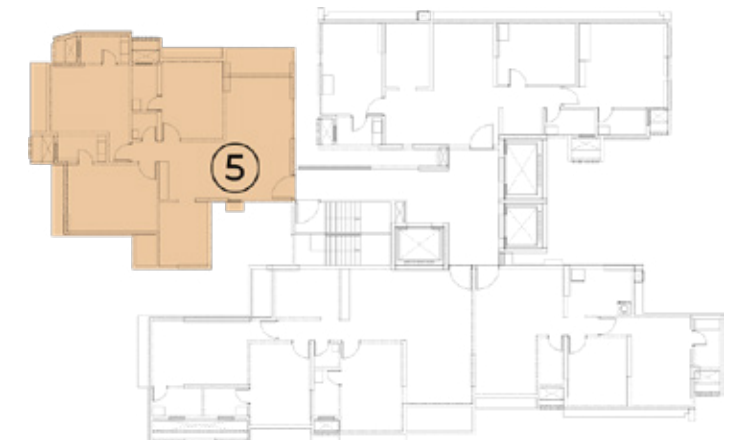

TYPICAL FLOOR PLAN-WING C

ARKADE CROWN
YOUR ADDRESS. YOUR PRIDE.
Borivali West

UNIT 1 - 3BHK RERA CARPET AREA 1064 SQ.FT

TYPICAL FLOOR PLAN-WING C

ARKADE CROWN
YOUR ADDRESS. YOUR PRIDE.
Borivali West

UNIT 3 - 2BHK RERA CARPET AREA 000 SQ.FT

TYPICAL FLOOR PLAN-WING C

ARKADE CROWN
YOUR ADDRESS. YOUR PRIDE.
Borivali West

UNIT 4 - 3BHK RERA CARPET AREA 1152 SQ.FT

TYPICAL FLOOR PLAN-WING C

ARKADE CROWN
YOUR ADDRESS. YOUR PRIDE.
Borivali West

UNIT 5 - 3BHK RERA CARPET AREA 1070 SQ.FT