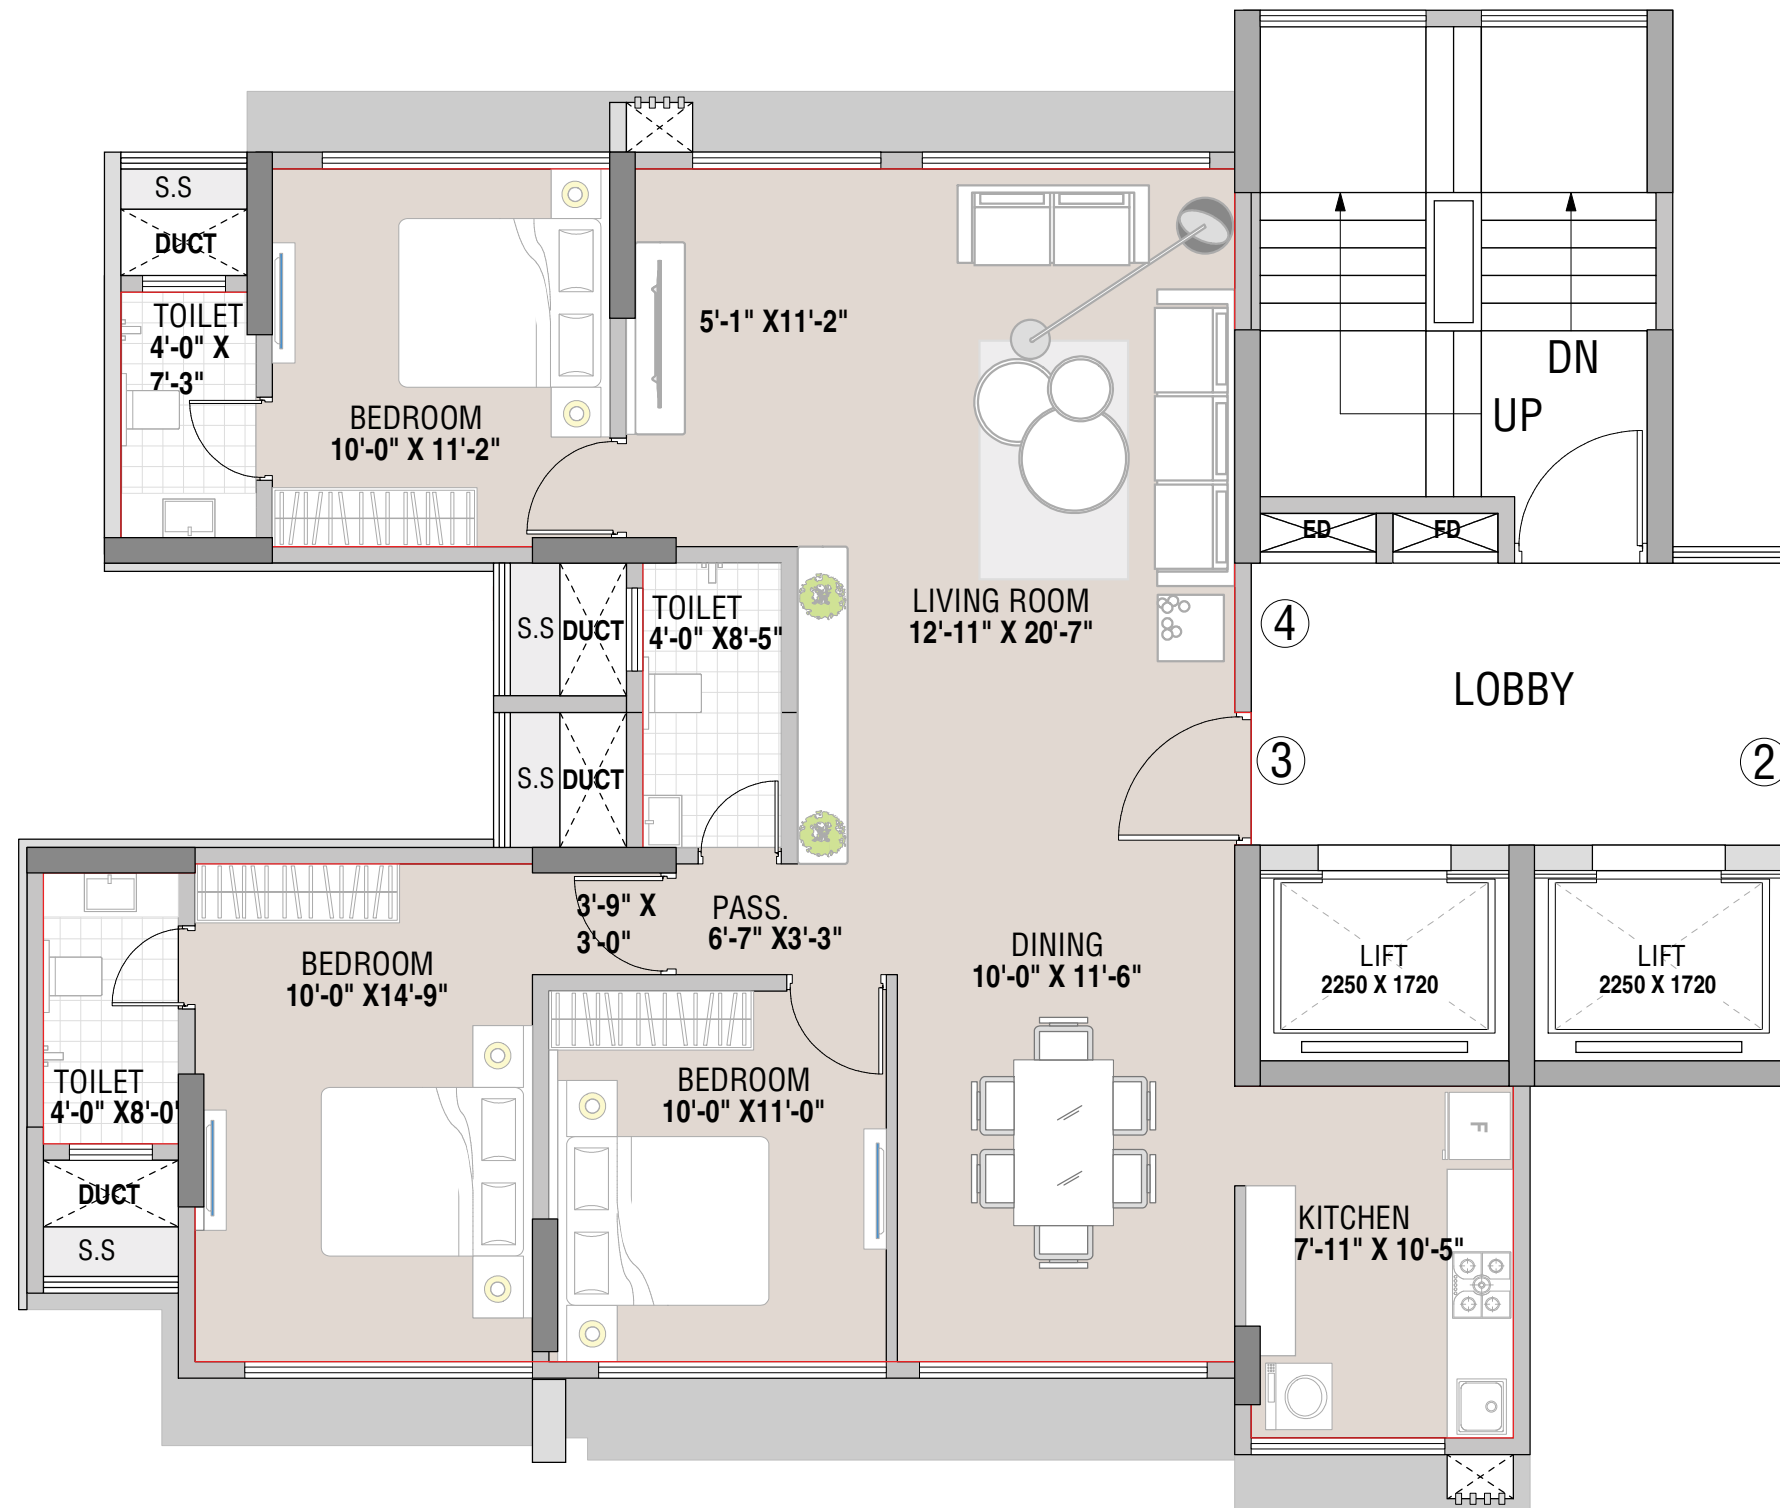

TYPICAL FLOOR PLAN-WING B

ARKADE CROWN
YOUR ADDRESS. YOUR PRIDE.
Borivali West

UNIT	CONFIGURATION	RERA CARPET AREA
2	3.5 BHK	1289 SQ.FT
3	2 BHK	657 SQ.FT
4	1 BHK	431 SQ.FT

TYPICAL FLOOR PLAN-WING B

ARKADE CROWN

YOUR ADDRESS. YOUR PRIDE.
Borivali West

UNIT 2 - 3.5BHK RERA CARPET AREA 1289 SQ.FT

TYPICAL FLOOR PLAN-WING B

ARKADE CROWN
YOUR ADDRESS. YOUR PRIDE.
Borivali West

UNIT 3 - 2BHK RERA CARPET AREA 657 SQ.FT

TYPICAL FLOOR PLAN-WING B

ARKADE CROWN
YOUR ADDRESS. YOUR PRIDE.
Borivali West

UNIT 4 - 1BHK RERA CARPET AREA 431 SQ.FT

TYPICAL FLOOR PLAN-WING B

ARKADE CROWN
YOUR ADDRESS. YOUR PRIDE.
Borivali West

JODI UNIT 3 & 4 - 3BHK RERA CARPET AREA 1096 SQ.FT

TYPICAL FLOOR PLAN-WING C

ARKADE CROWN
YOUR ADDRESS. YOUR PRIDE.
Borivali West

UNIT	CONFIGURATION	RERA CARPET AREA	DECK	TOTAL AREA
1	3 BHK	1064 SQ.FT	0	1064 SQ.FT
4	3 BHK	1152 SQ.FT	44	1196 SQ.FT
5	3 BHK	1070 SQ.FT	44	1114 SQ.FT