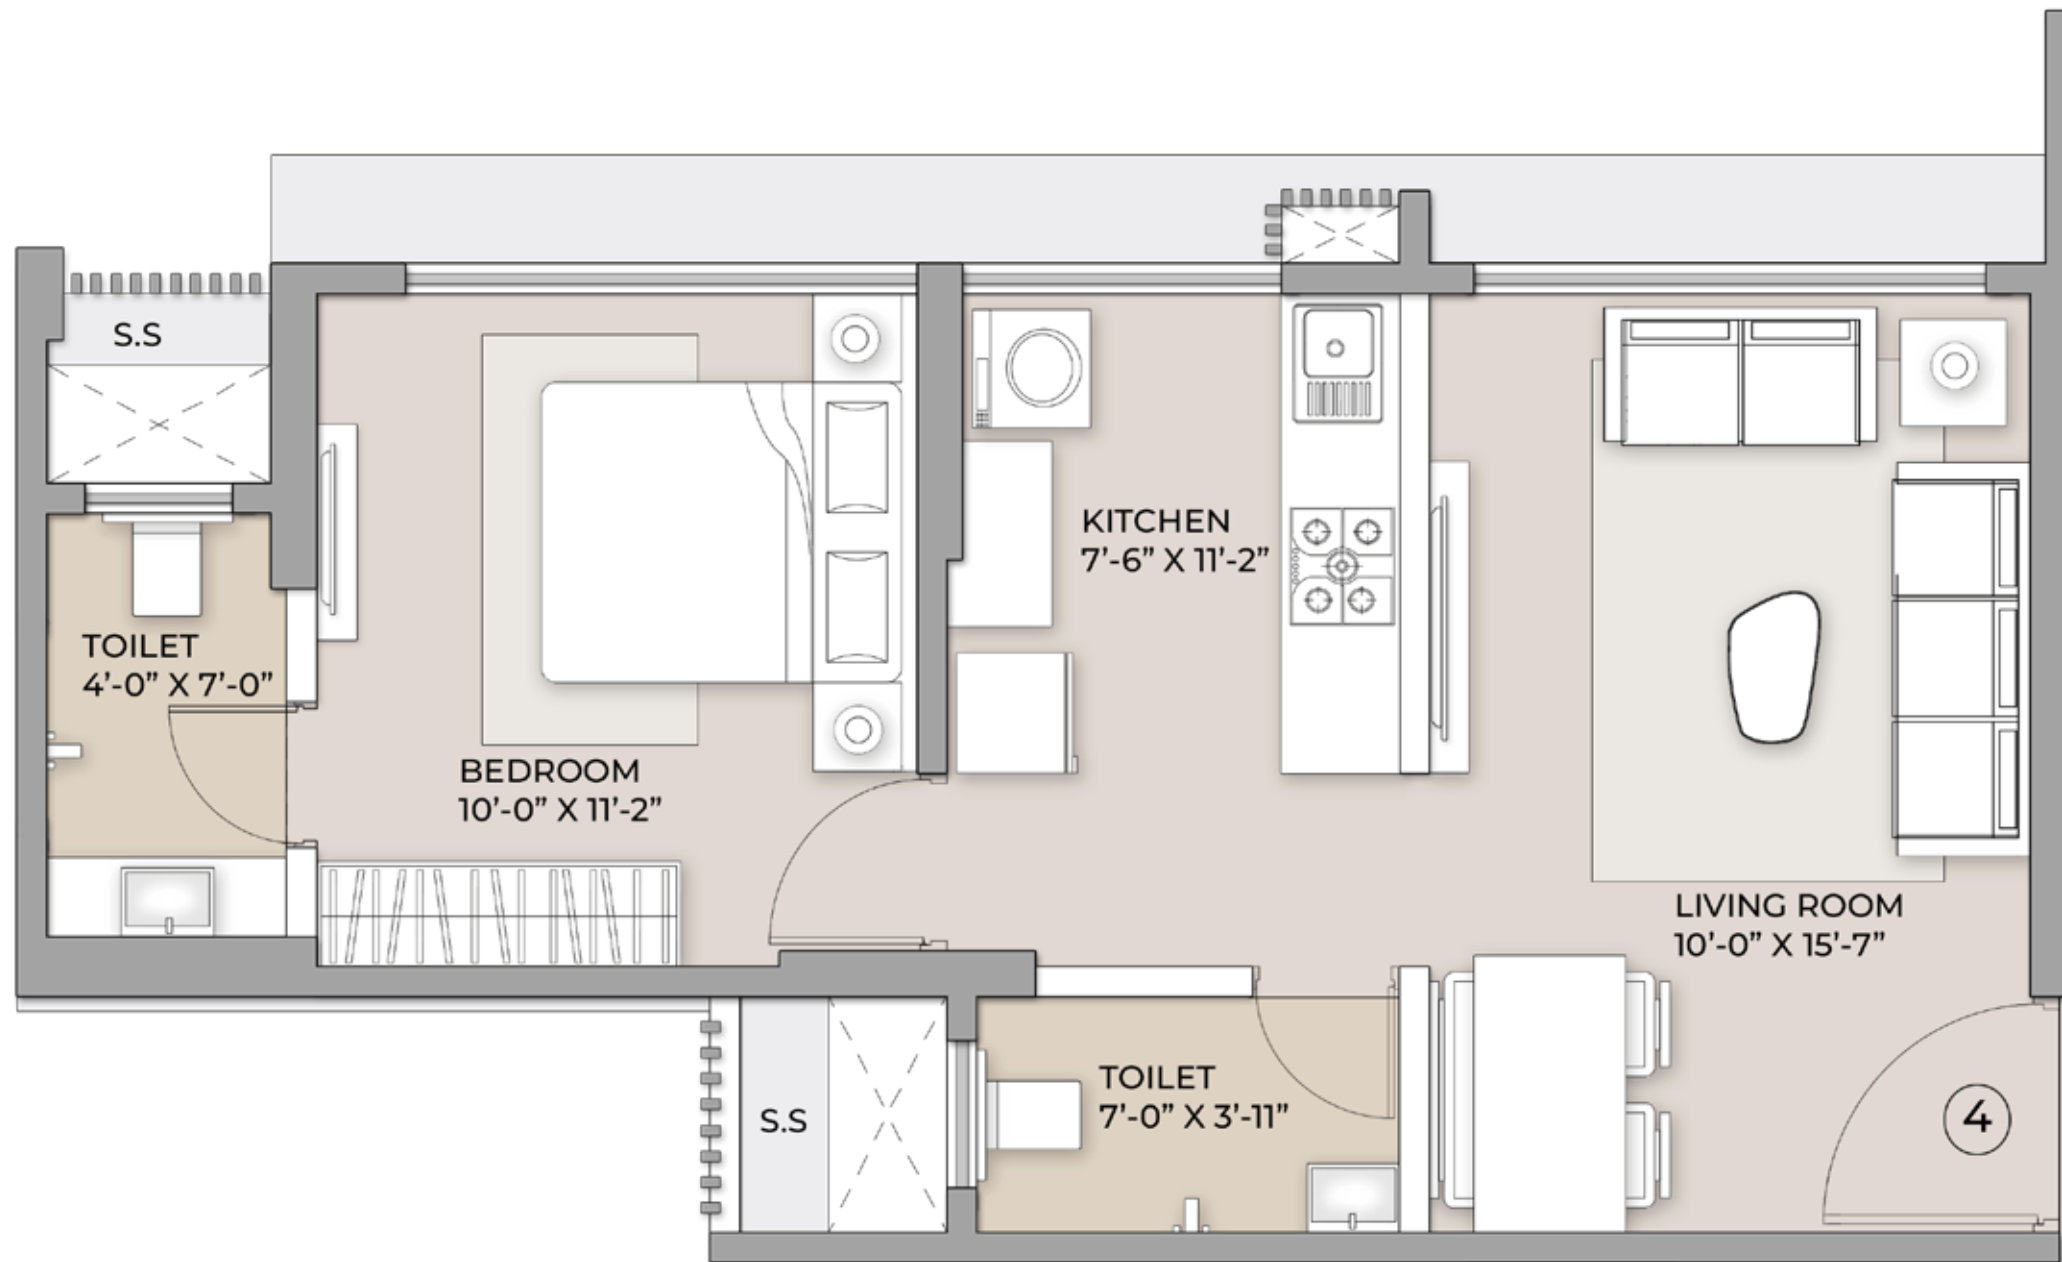

TYPICAL FLOOR PLAN-WING B

ARKADE CROWN
YOUR ADDRESS. YOUR PRIDE.
Borivali West

UNIT	CONFIGURATION	RERA CARPET AREA
2	3.5 BHK	1289 SQ.FT
3	2 BHK	657 SQ.FT
4	1 BHK	431 SQ.FT

TYPICAL FLOOR PLAN-WING B

ARKADE CROWN

YOUR ADDRESS. YOUR PRIDE.
Borivali West

UNIT 2 - 3.5BHK RERA CARPET AREA 1289 SQ.FT

TYPICAL FLOOR PLAN-WING B

ARKADE CROWN
YOUR ADDRESS. YOUR PRIDE.
Borivali West

UNIT 3 - 2BHK RERA CARPET AREA 657 SQ.FT

TYPICAL FLOOR PLAN-WING B

ARKADE CROWN
YOUR ADDRESS. YOUR PRIDE.
Borivali West

UNIT 4 - 1BHK RERA CARPET AREA 431 SQ.FT

TYPICAL FLOOR PLAN-WING B

ARKADE CROWN
YOUR ADDRESS. YOUR PRIDE.
Borivali West

JODI UNIT 3 & 4 - 3BHK RERA CARPET AREA 1096 SQ.FT

TYPICAL FLOOR PLAN-WING C

ARKADE CROWN
YOUR ADDRESS. YOUR PRIDE.
Borivali West

UNIT	CONFIGURATION	RERA CARPET AREA	DECK	TOTAL AREA
1	3 BHK	1064 SQ.FT	0	1064 SQ.FT
4	3 BHK	1152 SQ.FT	44	1196 SQ.FT
5	3 BHK	1070 SQ.FT	44	1114 SQ.FT