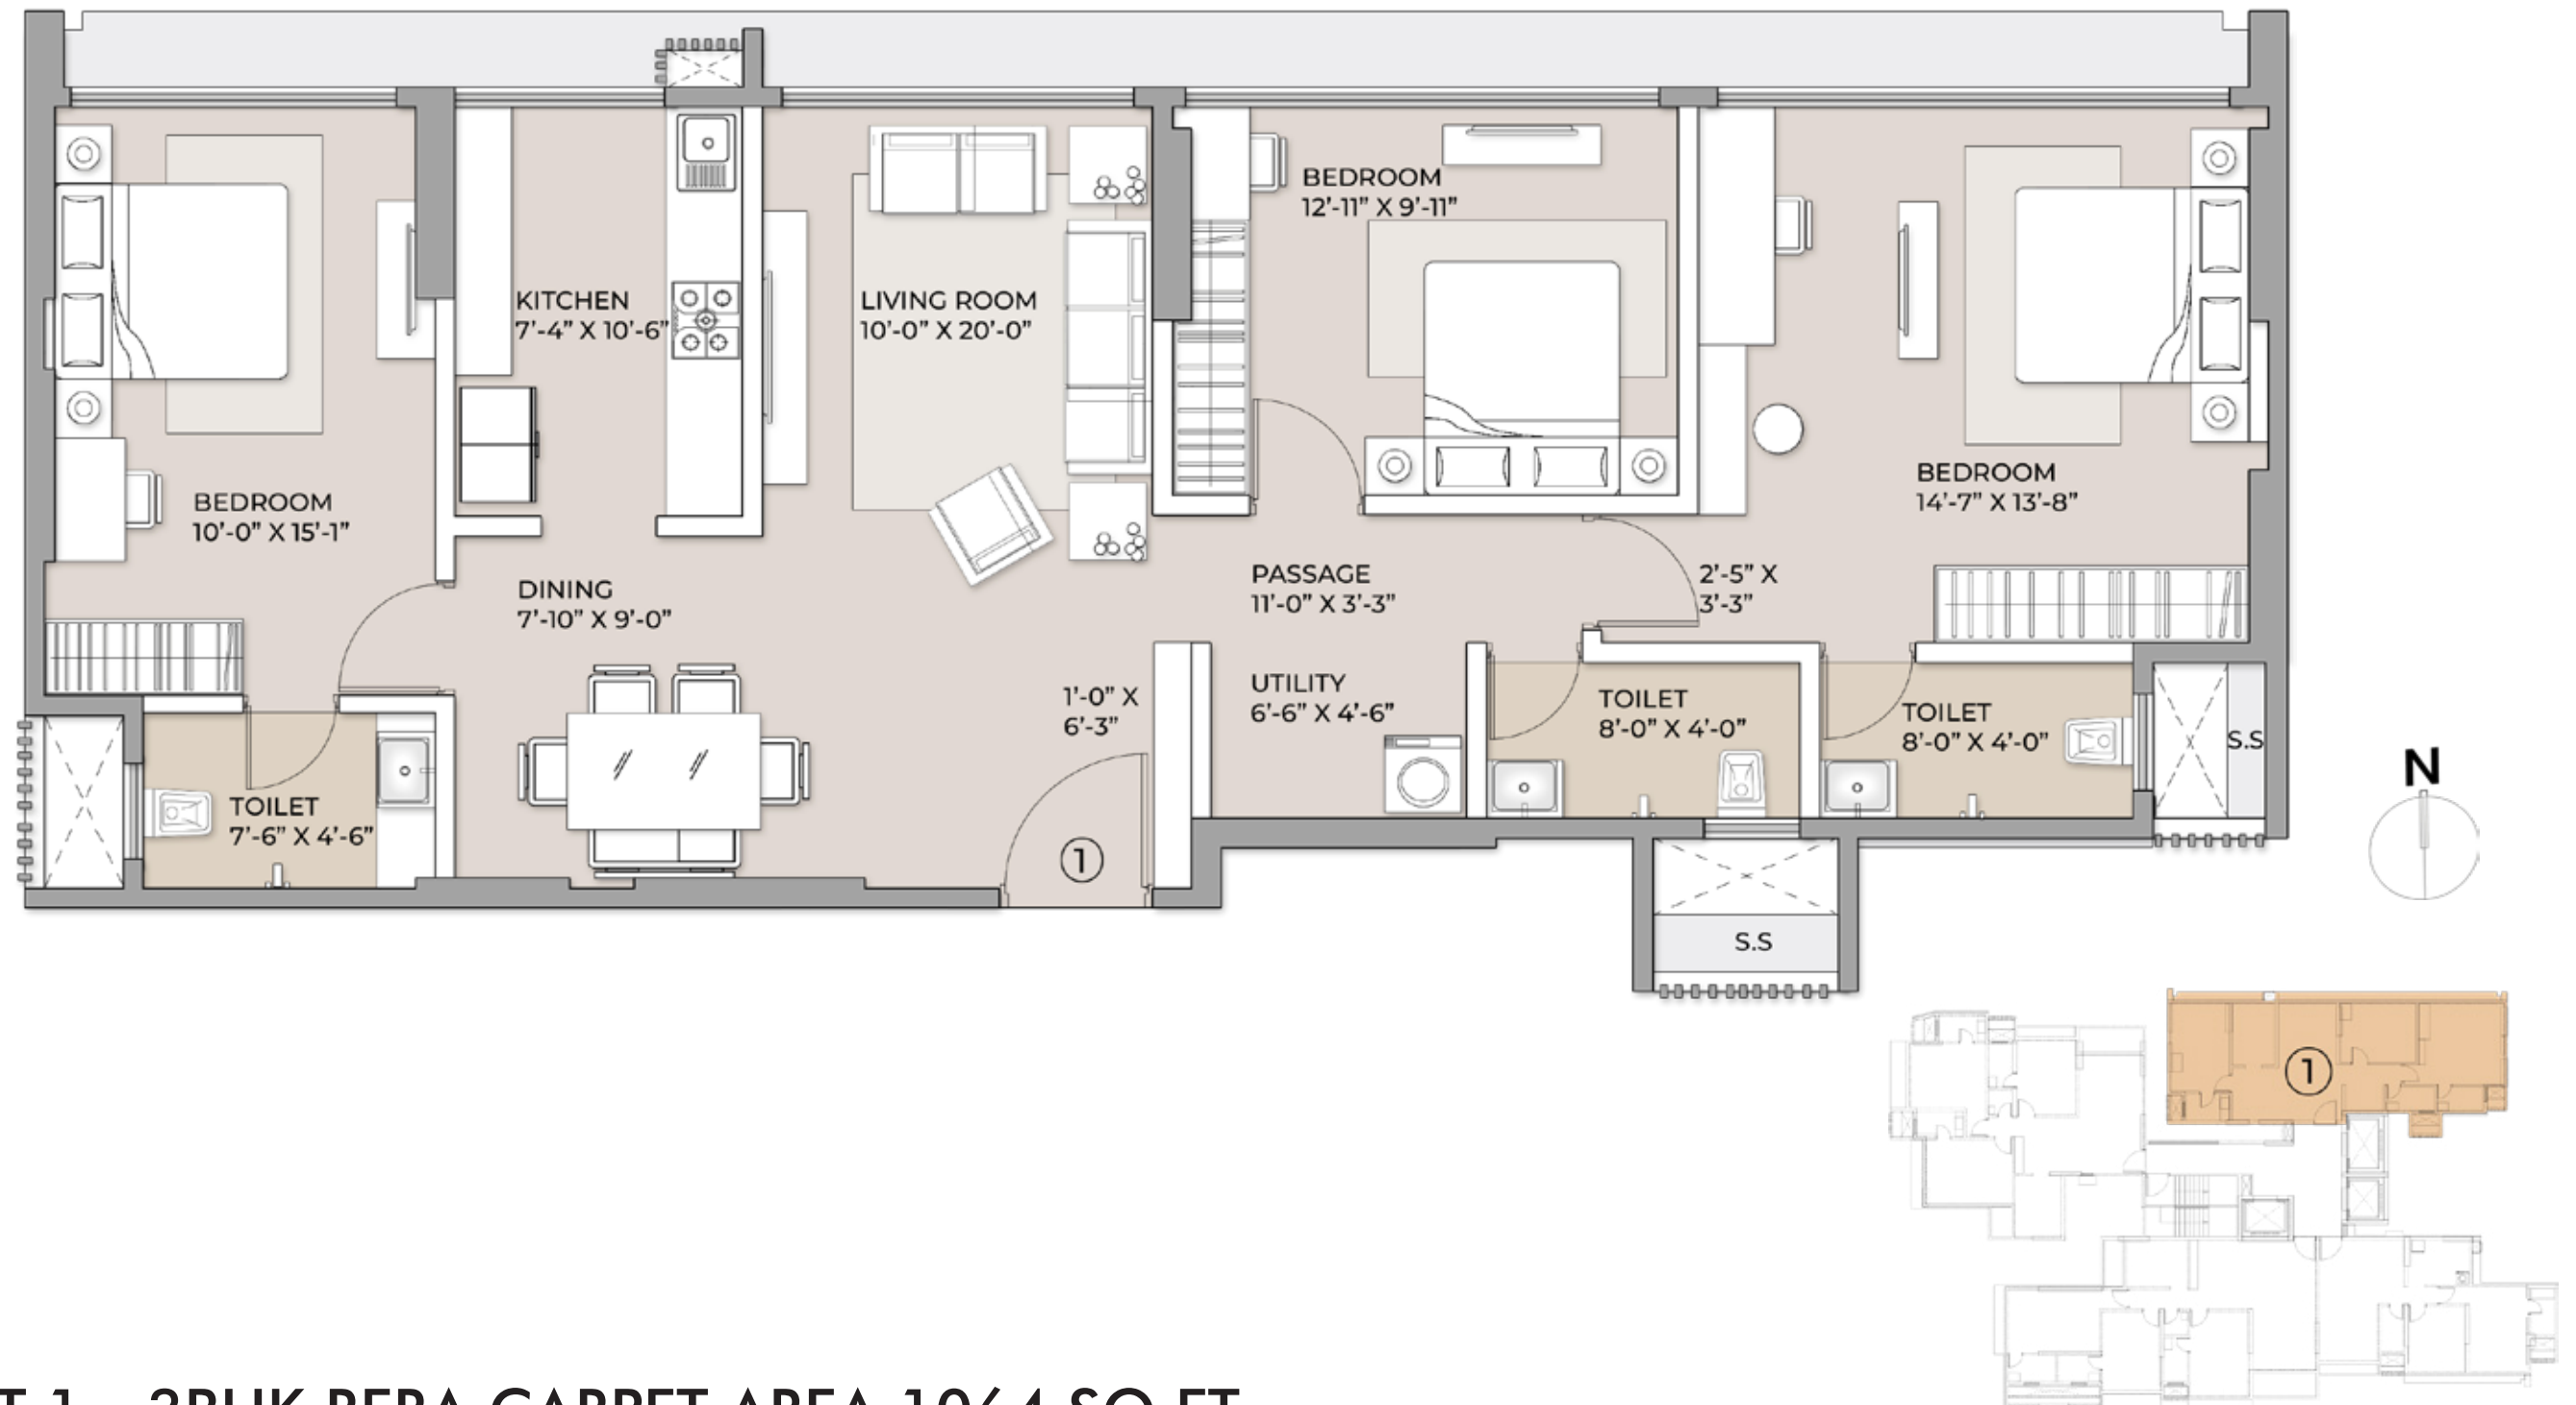

YOUR ADDRESS. YOUR PRIDE.
Borivali West

UNIT 2 - 3.5BHK RERA CARPET AREA 1289 SQ.FT

TYPICAL FLOOR PLAN-WING B

ARKADE CROWN
YOUR ADDRESS. YOUR PRIDE.
Borivali West

UNIT 3 - 2BHK RERA CARPET AREA 657 SQ.FT

TYPICAL FLOOR PLAN-WING B

ARKADE CROWN
YOUR ADDRESS. YOUR PRIDE.
Borivali West

UNIT 4 - 1BHK RERA CARPET AREA 431 SQ.FT

TYPICAL FLOOR PLAN-WING B

ARKADE CROWN
YOUR ADDRESS. YOUR PRIDE.
Borivali West

JODI UNIT 3 & 4 - 3BHK RERA CARPET AREA 1096 SQ.FT

TYPICAL FLOOR PLAN-WING C

ARKADE CROWN
YOUR ADDRESS. YOUR PRIDE.
Borivali West

UNIT	CONFIGURATION	RERA CARPET AREA	DECK	TOTAL AREA
1	3 BHK	1064 SQ.FT	0	1064 SQ.FT
4	3 BHK	1152 SQ.FT	44	1196 SQ.FT
5	3 BHK	1070 SQ.FT	44	1114 SQ.FT

TYPICAL FLOOR PLAN-WING C

ARKADE CROWN
YOUR ADDRESS. YOUR PRIDE.
Borivali West

UNIT 1 - 3BHK RERA CARPET AREA 1064 SQ.FT

TYPICAL FLOOR PLAN-WING C

ARKADE CROWN
YOUR ADDRESS. YOUR PRIDE.
Borivali West

UNIT 3 - 2BHK RERA CARPET AREA 000 SQ.FT