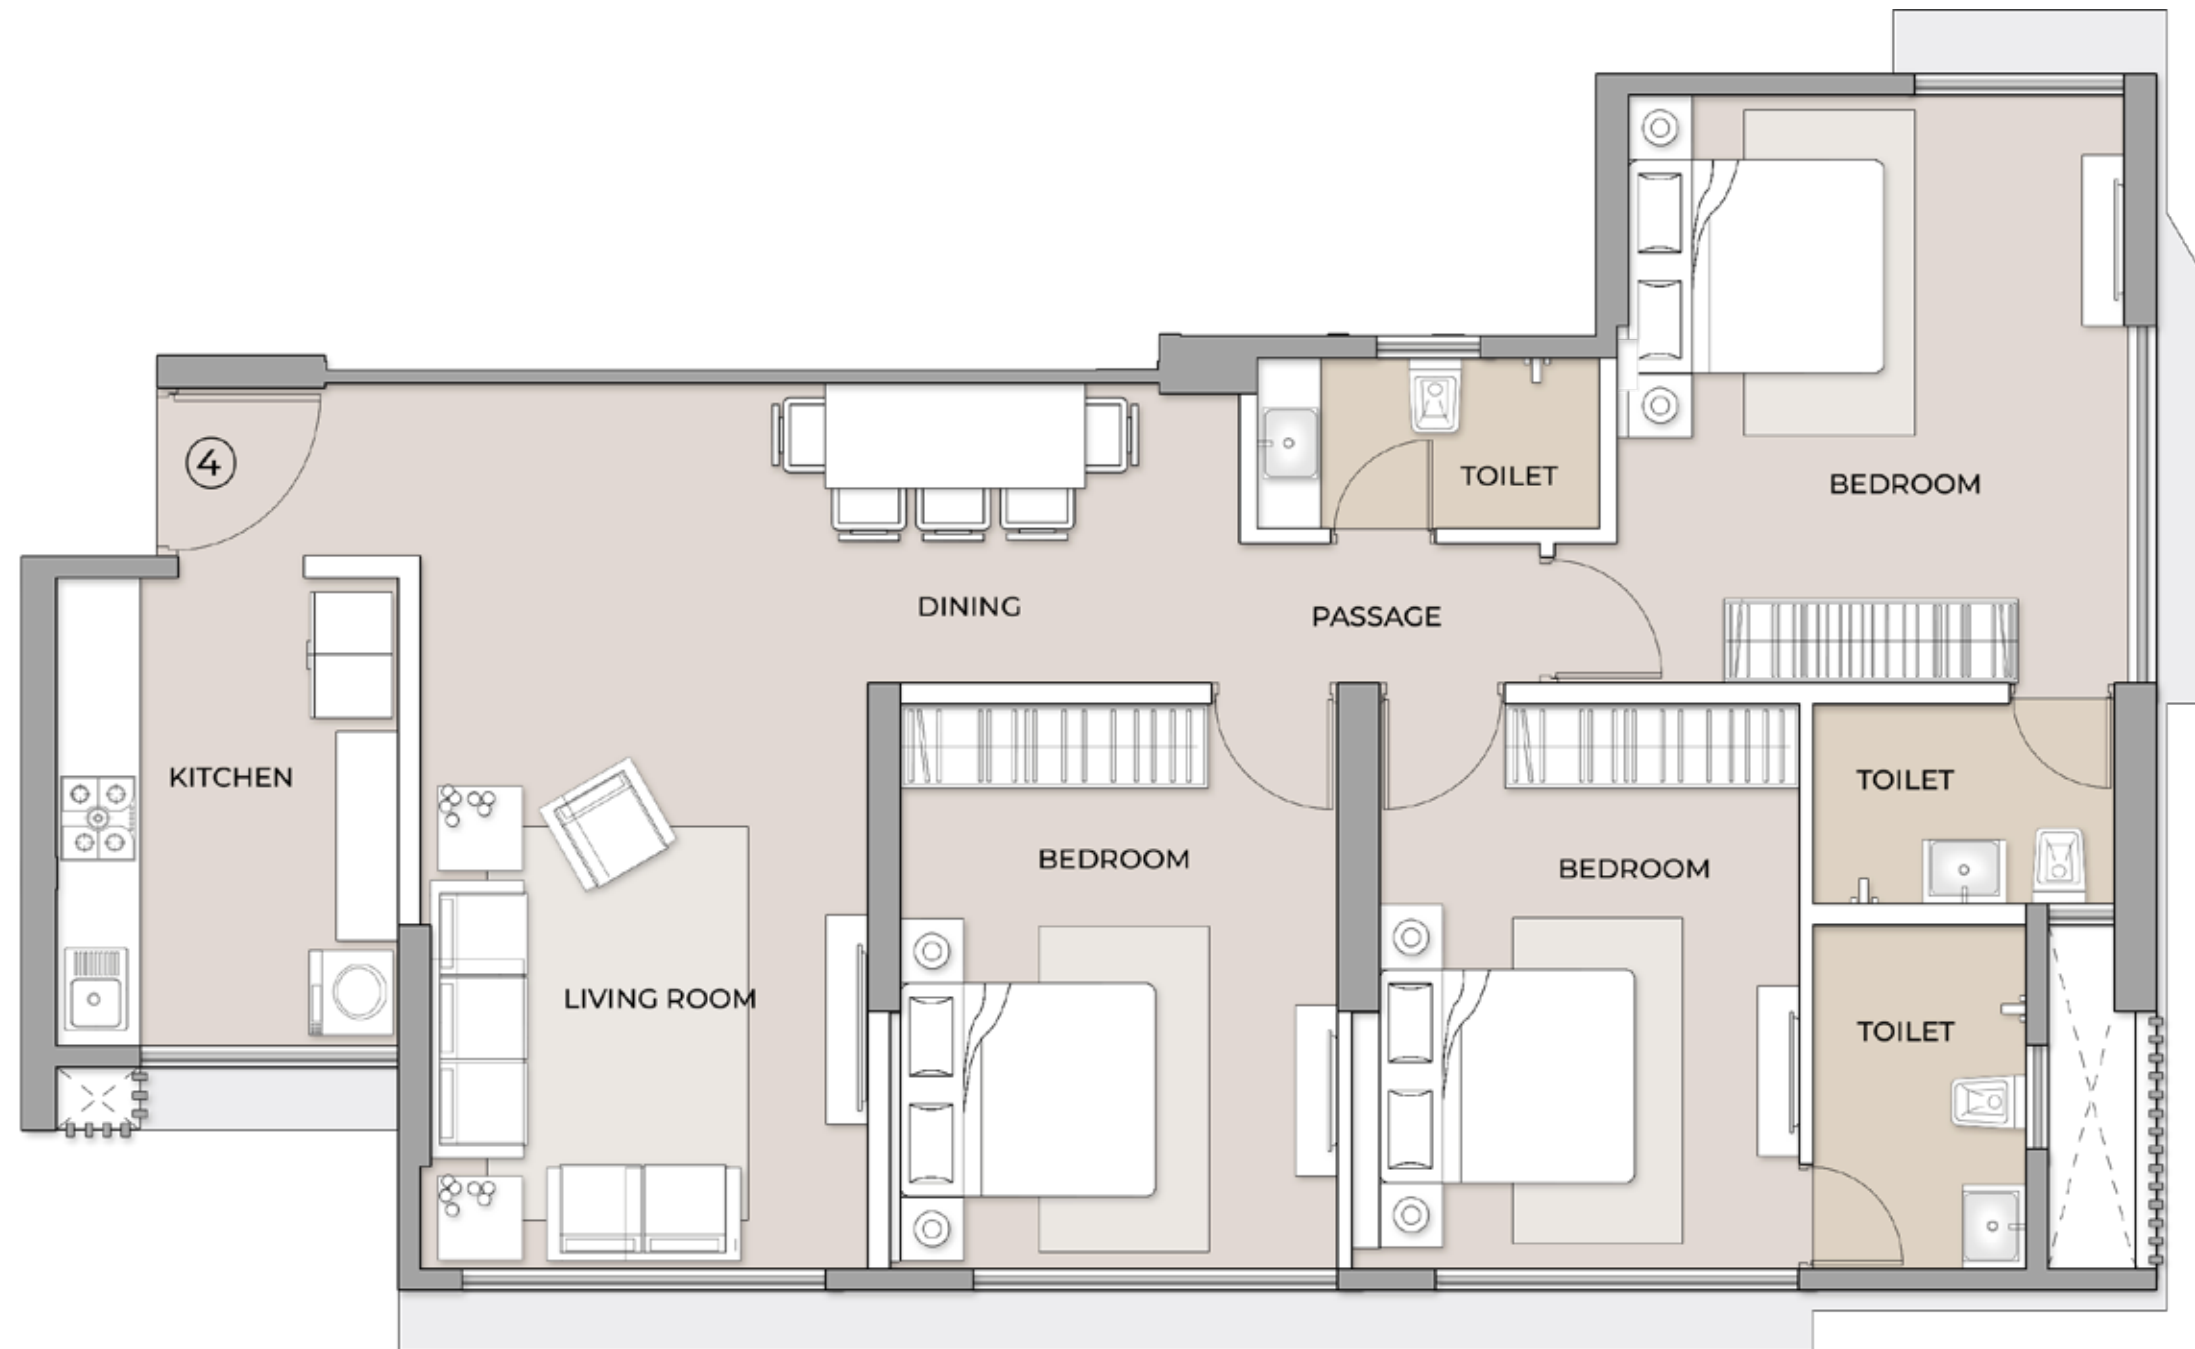

TYPICAL FLOOR PLAN-WING A

ARKADE CROWN
YOUR ADDRESS. YOUR PRIDE.
Borivali West

UNIT 1 - 2BHK RERA CARPET AREA 679 SQ.FT

TYPICAL FLOOR PLAN-WING A

ARKADE CROWN
YOUR ADDRESS. YOUR PRIDE.
Borivali West

UNIT 2 - 1BHK RERA CARPET AREA 457 SQ.FT

TYPICAL FLOOR PLAN-WING A

ARKADE CROWN
YOUR ADDRESS. YOUR PRIDE.
Borivali West

UNIT 3 - 2BHK RERA CARPET AREA 720 SQ.FT

TYPICAL FLOOR PLAN-WING A

ARKADE CROWN
YOUR ADDRESS. YOUR PRIDE.
Borivali West

UNIT 4 - 3BHK RERA CARPET AREA 000 SQ.FT

TYPICAL FLOOR PLAN-WING A

ARKADE CROWN

YOUR ADDRESS. YOUR PRIDE.
Borivali West

UNIT 5 - 2BHK RERA CARPET AREA 708 SQ.FT

TYPICAL FLOOR PLAN-WING A

ARKADE CROWN
YOUR ADDRESS. YOUR PRIDE.
Borivali West

UNIT 6 - 2BHK RERA CARPET AREA 692 SQ.FT

TYPICAL FLOOR PLAN-WING B

ARKADE CROWN
YOUR ADDRESS. YOUR PRIDE.
Borivali West

UNIT	CONFIGURATION	RERA CARPET AREA
2	3.5 BHK	1289 SQ.FT
3	2 BHK	657 SQ.FT
4	1 BHK	431 SQ.FT

TYPICAL FLOOR PLAN-WING B

ARKADE CROWN